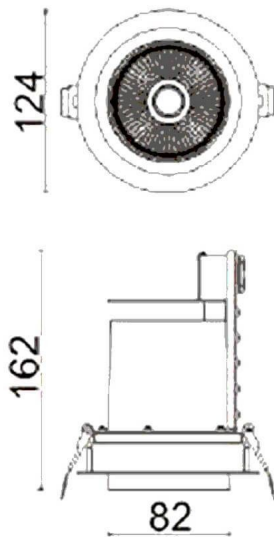

### D-TUBE

Lavov Downlights from the family D-TUBE ,power 30 W and CRI 80 with an optic 24 degrees made in Die Cast Aluminum finished in White with a real lumen output of 2550lm and an efficiency of 85lm/W. DALI driver.

Item code	86.D009.2323.01
Product type	Indoor
Category	Downlights
Family	D-TUBE
Subfamily	D-TUBE
Pictograms	

### Scheme

<b>Product</b>	
Real power (W)	30
Real luminous flux (Lm)	2550
Luminous efficiency (Lm/W)	85
Beam angle (°)	24
Life time (h)	50000 h L80B10
IP	20
Electrical class insulation	Clas II
Colour	White
Control gear included	Yes
Control gear	DALI
Flicker Free	Yes
Light source	LED
Type of LED	COB
Colour temperature (K)	3000
Colour consistency (SDCM)	SDCM<3
CRI	80