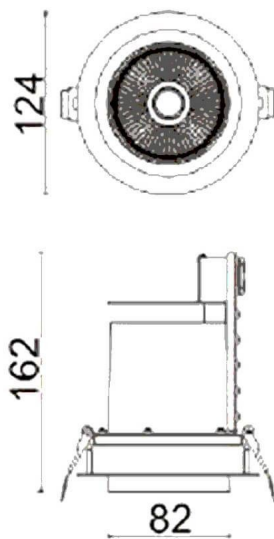

D-TUBE

Lavov Downlights from the family D-TUBE ,power 30 W and CRI 80 with an optic 24 degrees made in Die Cast Aluminum finished in Black with a real lumen output of 2550lm and an efficiency of 85lm/W. DALI driver.

Item code	86.D009.2323.02
Product type	Indoor
Category	Downlights
Family	D-TUBE
Subfamily	D-TUBE
Pictograms	

Scheme

Product	
Real power (W)	30
Real luminous flux (Lm)	2550
Luminous efficiency (Lm/W)	85
Beam angle (°)	24
Life time (h)	50000 h L80B10
IP	20
Electrical class insulation	Clas II
Colour	Black
Control gear included	Yes
Control gear	DALI
Flicker Free	Yes
Light source	LED
Type of LED	COB
Colour temperature (K)	3000
Colour consistency (SDCM)	SDCM<3
CRI	80