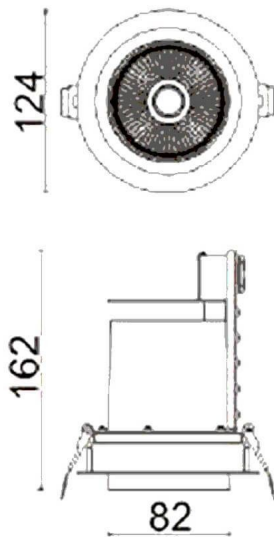

### D-TUBE

Lavov Downlights from the family D-TUBE ,power 30 W and CRI 80 with an optic 40 degrees made in Die Cast Aluminum finished in Black with a real lumen output of 2550lm and an efficiency of 85lm/W. ON/OFF driver.

Item code	86.D009.2331.02
Product type	Indoor
Category	Downlights
Family	D-TUBE
Subfamily	D-TUBE
Pictograms	

### Scheme

Product	
Real power (W)	30
Real luminous flux (Lm)	2550
Luminous efficiency (Lm/W)	85
Beam angle (°)	40
Life time (h)	50000 h L80B10
IP	20
Electrical class insulation	Clas II
Colour	Black
Control gear included	Yes
Control gear	ON/OFF
Flicker Free	Yes
Light source	LED
Type of LED	COB
Colour temperature (K)	3000
Colour consistency (SDCM)	SDCM<3
CRI	80