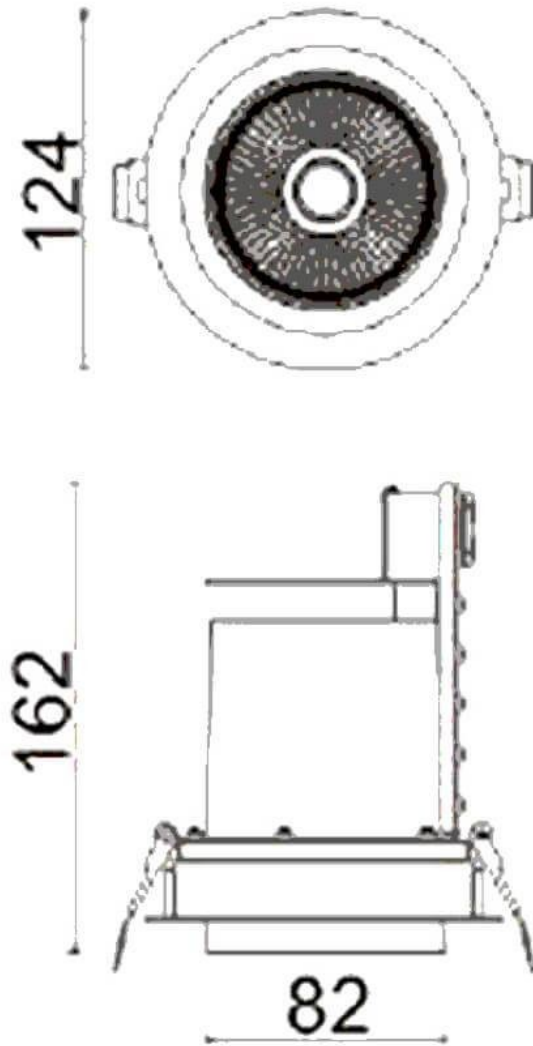

---

---

**Scheme**

### D-TUBE

Lavov Downlights from the family D-TUBE ,power 30 W and CRI 80 with an optic 40 degrees made in Die Cast Aluminum finished in Black with a real lumen output of 2550lm and an efficiency of 85lm/W. ON/OFF driver.

Item code	86.D009.2331.02
Product type	Indoor
Category	Downlights
Family	D-TUBE
Subfamily	D-TUBE
Pictograms	

Product	
Real power (W)	30
Real luminous flux (Lm)	2550
Luminous efficiency (Lm/W)	85
Beam angle (°)	40
Life time (h)	50000 h L80B10
IP	20
Electrical class insulation	Clas II
Colour	Black
Control gear included	Yes
Control gear	ON/OFF
Flicker Free	Yes
Light source	LED
Type of LED	COB
Colour temperature (K)	3000
Colour consistency (SDCM)	SDCM<3
CRI	80