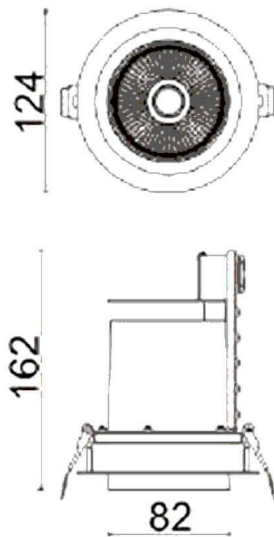

### D-TUBE

Lavov Downlights from the family D-TUBE ,power 30 W and CRI 80 with an optic 40 degrees made in Die Cast Aluminum finished in White with a real lumen output of 2550lm and an efficiency of 85lm/W. DALI driver.

Item code	86.D009.2333.01
Product type	Indoor
Category	Downlights
Family	D-TUBE
Subfamily	D-TUBE
Pictograms	

### Scheme

Product	
Real power (W)	30
Real luminous flux (Lm)	2550
Luminous efficiency (Lm/W)	85
Beam angle (°)	40
Life time (h)	50000 h L80B10
IP	20
Electrical class insulation	Clas II
Colour	White
Control gear included	Yes
Control gear	DALI
Flicker Free	Yes
Light source	LED
Type of LED	COB
Colour temperature (K)	3000
Colour consistency (SDCM)	SDCM<3
CRI	80