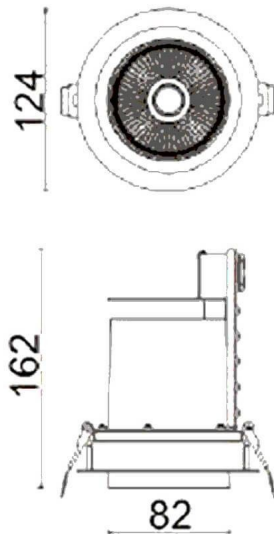

D-TUBE

Lavov Downlights from the family D-TUBE ,power 30 W and CRI 80 with an optic 40 degrees made in Die Cast Aluminum finished in White with a real lumen output of 2550lm and an efficiency of 85lm/W. DALI driver.

Item code	86.D009.2333.01
Product type	Indoor
Category	Downlights
Family	D-TUBE
Subfamily	D-TUBE
Pictograms	

Scheme

Product	
Real power (W)	30
Real luminous flux (Lm)	2550
Luminous efficiency (Lm/W)	85
Beam angle (°)	40
Life time (h)	50000 h L80B10
IP	20
Electrical class insulation	Clas II
Colour	White
Control gear included	Yes
Control gear	DALI
Flicker Free	Yes
Light source	LED
Type of LED	COB
Colour temperature (K)	3000
Colour consistency (SDCM)	SDCM<3
CRI	80