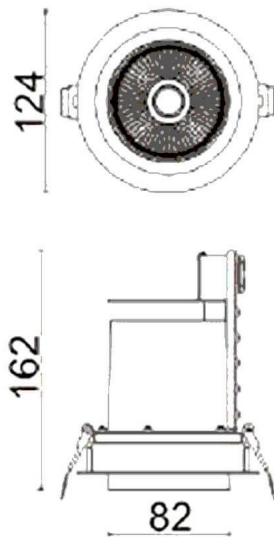

### D-TUBE

Lavov Downlights from the family D-TUBE ,power 30 W and CRI 80 with an optic 40 degrees made in Die Cast Aluminum finished in Black with a real lumen output of 2550lm and an efficiency of 85lm/W. DALI driver.

Item code	86.D009.2333.02
Product type	Indoor
Category	Downlights
Family	D-TUBE
Subfamily	D-TUBE
Pictograms	

### Scheme

Product	
Real power (W)	30
Real luminous flux (Lm)	2550
Luminous efficiency (Lm/W)	85
Beam angle (°)	40
Life time (h)	50000 h L80B10
IP	20
Electrical class insulation	Clas II
Colour	Black
Control gear included	Yes
Control gear	DALI
Flicker Free	Yes
Light source	LED
Type of LED	COB
Colour temperature (K)	3000
Colour consistency (SDCM)	SDCM<3
CRI	80