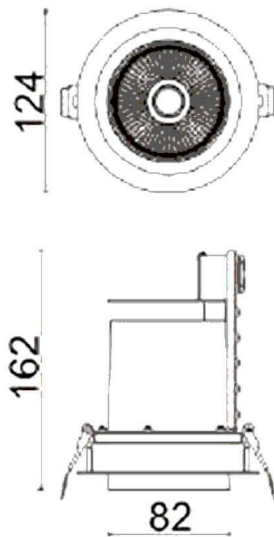

**D-TUBE**

Lavov Downlights from the family D-TUBE ,power 30 W and CRI 80 with an optic 12 degrees made in Die Cast Aluminum finished in White with a real lumen output of 2660lm and an efficiency of 88,66lm/W. ON/OFF driver.

Item code	86.D009.2411.01
Product type	Indoor
Category	Downlights
Family	D-TUBE
Subfamily	D-TUBE
Pictograms	

**Scheme**

<b>Product</b>	
Real power (W)	30
Real luminous flux (Lm)	2660
Luminous efficiency (Lm/W)	88.666666666666998
Beam angle (°)	12
Life time (h)	50000 h L80B10
IP	20
Electrical class insulation	Clas II
Colour	White
Control gear included	Yes
Control gear	ON/OFF
Flicker Free	Yes
Light source	LED
Type of LED	COB
Colour temperature (K)	4000
Colour consistency (SDCM)	SDCM<3
CRI	80