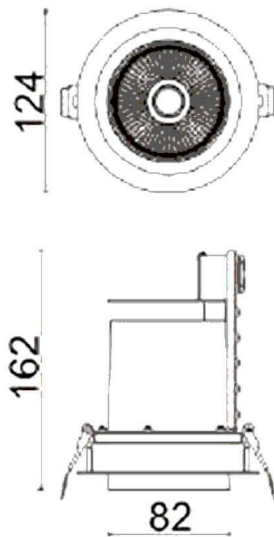

D-TUBE

Lavov Downlights from the family D-TUBE ,power 30 W and CRI 80 with an optic 24 degrees made in Die Cast Aluminum finished in White with a real lumen output of 2660lm and an efficiency of 88,66lm/W. ON/OFF driver.

Item code	86.D009.2421.01
Product type	Indoor
Category	Downlights
Family	D-TUBE
Subfamily	D-TUBE
Pictograms	

Scheme

Product	
Real power (W)	30
Real luminous flux (Lm)	2660
Luminous efficiency (Lm/W)	88.666666666666998
Beam angle (°)	24
Life time (h)	50000 h L80B10
IP	20
Electrical class insulation	Clas II
Colour	White
Control gear included	Yes
Control gear	ON/OFF
Flicker Free	Yes
Light source	LED
Type of LED	COB
Colour temperature (K)	4000
Colour consistency (SDCM)	SDCM<3
CRI	80