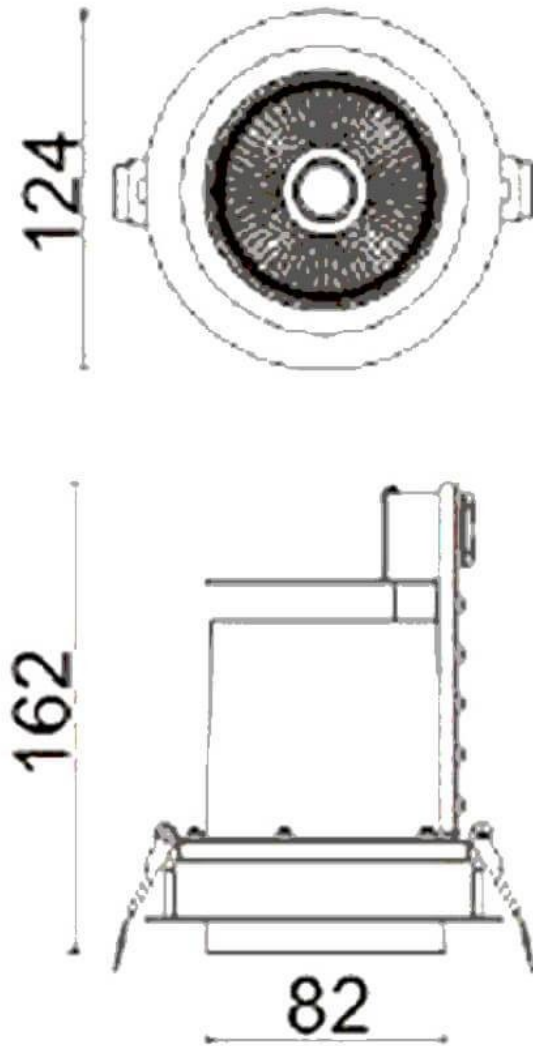

---

---

**Scheme**

**D-TUBE**

Lavov Downlights from the family D-TUBE ,power 30 W and CRI 80 with an optic 24 degrees made in Die Cast Aluminum finished in Black with a real lumen output of 2660lm and an efficiency of 88,66lm/W. ON/OFF driver.

Item code	86.D009.2421.02
Product type	Indoor
Category	Downlights
Family	D-TUBE
Subfamily	D-TUBE
Pictograms	

<b>Product</b>	
Real power (W)	30
Real luminous flux (Lm)	2660
Luminous efficiency (Lm/W)	88.666666666666998
Beam angle (°)	24
Life time (h)	50000 h L80B10
IP	20
Electrical class insulation	Clas II
Colour	Black
Control gear included	Yes
Control gear	ON/OFF
Flicker Free	Yes
Light source	LED
Type of LED	COB
Colour temperature (K)	4000
Colour consistency (SDCM)	SDCM<3
CRI	80