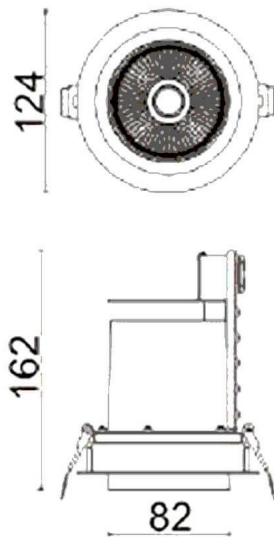

**D-TUBE**

Lavov Downlights from the family D-TUBE ,power 30 W and CRI 80 with an optic 24 degrees made in Die Cast Aluminum finished in Black with a real lumen output of 2660lm and an efficiency of 88,66lm/W. ON/OFF driver.

Item code	86.D009.2421.02
Product type	Indoor
Category	Downlights
Family	D-TUBE
Subfamily	D-TUBE
Pictograms	

Scheme

Product	
Real power (W)	30
Real luminous flux (Lm)	2660
Luminous efficiency (Lm/W)	88.666666666666998
Beam angle (°)	24
Life time (h)	50000 h L80B10
IP	20
Electrical class insulation	Clas II
Colour	Black
Control gear included	Yes
Control gear	ON/OFF
Flicker Free	Yes
Light source	LED
Type of LED	COB
Colour temperature (K)	4000
Colour consistency (SDCM)	SDCM<3
CRI	80