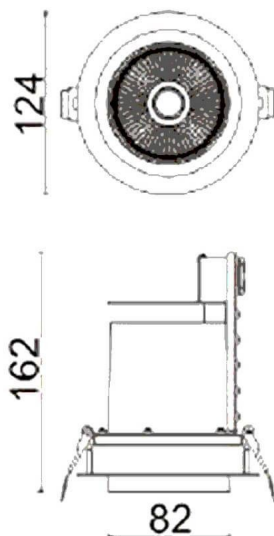

D-TUBE

Lavov Downlights from the family D-TUBE ,power 30 W and CRI 80 with an optic 24 degrees made in Die Cast Aluminum finished in White with a real lumen output of 2660lm and an efficiency of 88,66lm/W. DALI driver.

Item code	86.D009.2423.01
Product type	Indoor
Category	Downlights
Family	D-TUBE
Subfamily	D-TUBE
Pictograms	

Scheme

Product	
Real power (W)	30
Real luminous flux (Lm)	2660
Luminous efficiency (Lm/W)	88.666666666666998
Beam angle (°)	24
Life time (h)	50000 h L80B10
IP	20
Electrical class insulation	Clas II
Colour	White
Control gear included	Yes
Control gear	DALI
Flicker Free	Yes
Light source	LED
Type of LED	COB
Colour temperature (K)	4000
Colour consistency (SDCM)	SDCM<3
CRI	80