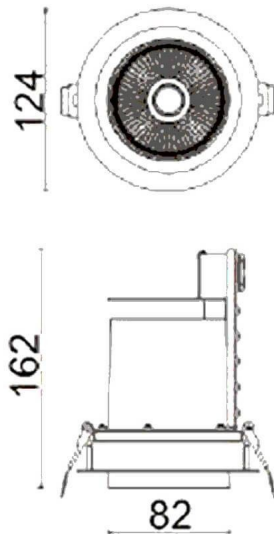

D-TUBE

Lavov Downlights from the family D-TUBE ,power 30 W and CRI 80 with an optic 24 degrees made in Die Cast Aluminum finished in Black with a real lumen output of 2660lm and an efficiency of 88,66lm/W. DALI driver.

Item code	86.D009.2423.02
Product type	Indoor
Category	Downlights
Family	D-TUBE
Subfamily	D-TUBE
Pictograms	

Scheme

Product	
Real power (W)	30
Real luminous flux (Lm)	2660
Luminous efficiency (Lm/W)	88.666666666666998
Beam angle (°)	24
Life time (h)	50000 h L80B10
IP	20
Electrical class insulation	Clas II
Colour	Black
Control gear included	Yes
Control gear	DALI
Flicker Free	Yes
Light source	LED
Type of LED	COB
Colour temperature (K)	4000
Colour consistency (SDCM)	SDCM<3
CRI	80