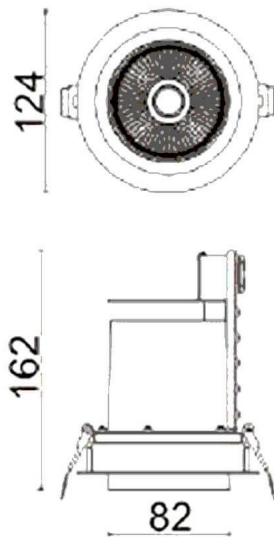

**D-TUBE**

Lavov Downlights from the family D-TUBE ,power 30 W and CRI 80 with an optic 40 degrees made in Die Cast Aluminum finished in White with a real lumen output of 2660lm and an efficiency of 88,66lm/W. ON/OFF driver.

Item code	86.D009.2431.01
Product type	Indoor
Category	Downlights
Family	D-TUBE
Subfamily	D-TUBE
Pictograms	

Scheme

Product	
Real power (W)	30
Real luminous flux (Lm)	2660
Luminous efficiency (Lm/W)	88.666666666666998
Beam angle (°)	40
Life time (h)	50000 h L80B10
IP	20
Electrical class insulation	Clas II
Colour	White
Control gear included	Yes
Control gear	ON/OFF
Flicker Free	Yes
Light source	LED
Type of LED	COB
Colour temperature (K)	4000
Colour consistency (SDCM)	SDCM<3
CRI	80