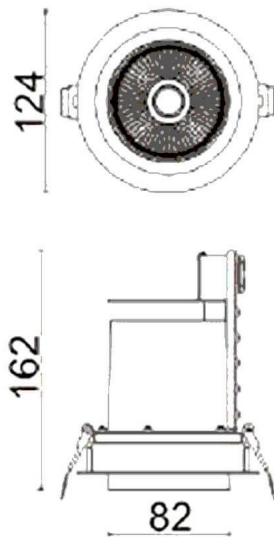

D-TUBE

Lavov Downlights from the family D-TUBE ,power 30 W and CRI 80 with an optic 40 degrees made in Die Cast Aluminum finished in Black with a real lumen output of 2660lm and an efficiency of 88,66lm/W. ON/OFF driver.

Item code	86.D009.2431.02
Product type	Indoor
Category	Downlights
Family	D-TUBE
Subfamily	D-TUBE
Pictograms	

Scheme

Product	
Real power (W)	30
Real luminous flux (Lm)	2660
Luminous efficiency (Lm/W)	88.666666666666998
Beam angle (°)	40
Life time (h)	50000 h L80B10
IP	20
Electrical class insulation	Clas II
Colour	Black
Control gear included	Yes
Control gear	ON/OFF
Flicker Free	Yes
Light source	LED
Type of LED	COB
Colour temperature (K)	4000
Colour consistency (SDCM)	SDCM<3
CRI	80