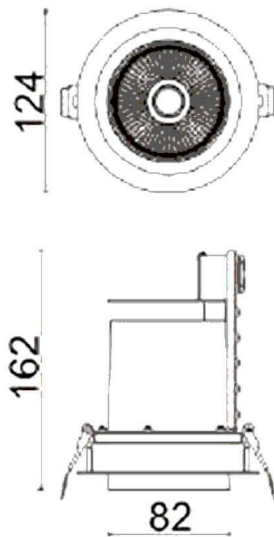

**D-TUBE**

Lavov Downlights from the family D-TUBE ,power 30 W and CRI 80 with an optic 40 degrees made in Die Cast Aluminum finished in White with a real lumen output of 2660lm and an efficiency of 88,66lm/W. DALI driver.

Item code	86.D009.2433.01
Product type	Indoor
Category	Downlights
Family	D-TUBE
Subfamily	D-TUBE
Pictograms	

**Scheme**

<b>Product</b>	
Real power (W)	30
Real luminous flux (Lm)	2660
Luminous efficiency (Lm/W)	88.666666666666998
Beam angle (°)	40
Life time (h)	50000 h L80B10
IP	20
Electrical class insulation	Clas II
Colour	White
Control gear included	Yes
Control gear	DALI
Flicker Free	Yes
Light source	LED
Type of LED	COB
Colour temperature (K)	4000
Colour consistency (SDCM)	SDCM<3
CRI	80