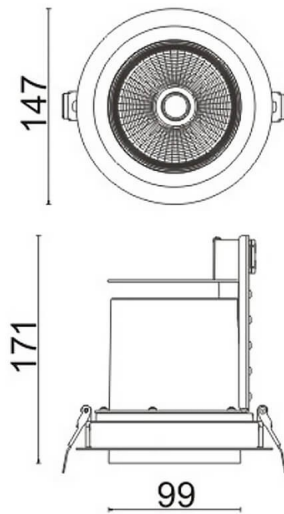

D-TUBE

Lavov Downlights from the family D-TUBE ,power 40 W and CRI 80 with an optic 12 degrees made in Die Cast Aluminum finished in White with a real lumen output of 2970lm and an efficiency of 74,25lm/W. ON/OFF driver.

Item code	86.D009.3311.01
Product type	Indoor
Category	Downlights
Family	D-TUBE
Subfamily	D-TUBE
Pictograms	

Scheme

Product	
Real power (W)	40
Real luminous flux (Lm)	2970
Luminous efficiency (Lm/W)	74.25
Beam angle (°)	12
Life time (h)	50000 h L80B10
IP	20
Electrical class insulation	Clas II
Colour	White
Control gear included	Yes
Control gear	ON/OFF
Flicker Free	Yes
Light source	LED
Type of LED	COB
Colour temperature (K)	3000
Colour consistency (SDCM)	SDCM<3
CRI	80