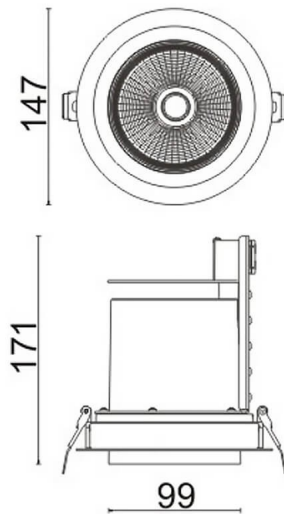

**D-TUBE**

Lavov Downlights from the family D-TUBE ,power 40 W and CRI 80 with an optic 12 degrees made in Die Cast Aluminum finished in Black with a real lumen output of 2970lm and an efficiency of 74,25lm/W. ON/OFF driver.

Item code	86.D009.3311.02
Product type	Indoor
Category	Downlights
Family	D-TUBE
Subfamily	D-TUBE
Pictograms	

Scheme

Product	
Real power (W)	40
Real luminous flux (Lm)	2970
Luminous efficiency (Lm/W)	74.25
Beam angle (°)	12
Life time (h)	50000 h L80B10
IP	20
Electrical class insulation	Clas II
Colour	Black
Control gear included	Yes
Control gear	ON/OFF
Flicker Free	Yes
Light source	LED
Type of LED	COB
Colour temperature (K)	3000
Colour consistency (SDCM)	SDCM<3
CRI	80