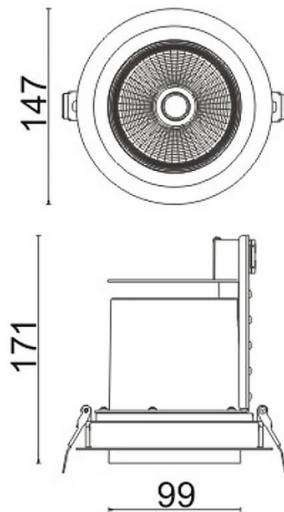

### D-TUBE

Lavov Downlights from the family D-TUBE ,power 40 W and CRI 80 with an optic 12 degrees made in Die Cast Aluminum finished in Black with a real lumen output of 2970lm and an efficiency of 74,25lm/W. ON/OFF driver.

Item code	86.D009.3311.02
Product type	Indoor
Category	Downlights
Family	D-TUBE
Subfamily	D-TUBE
Pictograms	

### Scheme

<b>Product</b>	
Real power (W)	40
Real luminous flux (Lm)	2970
Luminous efficiency (Lm/W)	74.25
Beam angle (°)	12
Life time (h)	50000 h L80B10
IP	20
Electrical class insulation	Clas II
Colour	Black
Control gear included	Yes
Control gear	ON/OFF
Flicker Free	Yes
Light source	LED
Type of LED	COB
Colour temperature (K)	3000
Colour consistency (SDCM)	SDCM<3
CRI	80