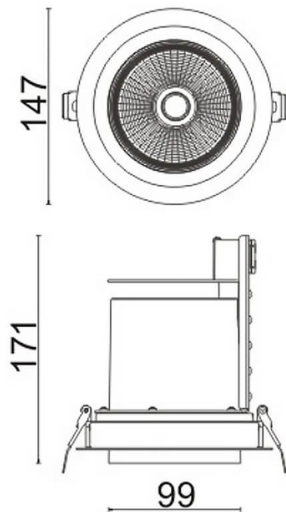

### D-TUBE

Lavov Downlights from the family D-TUBE ,power 40 W and CRI 80 with an optic 12 degrees made in Die Cast Aluminum finished in Black with a real lumen output of 2970lm and an efficiency of 74,25lm/W. ON/OFF driver.

Item code	86.D009.3311.02
Product type	Indoor
Category	Downlights
Family	D-TUBE
Subfamily	D-TUBE
Pictograms	

### Scheme

<b>Product</b>	
Real power (W)	40
Real luminous flux (Lm)	2970
Luminous efficiency (Lm/W)	74.25
Beam angle (°)	12
Life time (h)	50000 h L80B10
IP	20
Electrical class insulation	Clas II
Colour	Black
Control gear included	Yes
Control gear	ON/OFF
Flicker Free	Yes
Light source	LED
Type of LED	COB
Colour temperature (K)	3000
Colour consistency (SDCM)	SDCM<3
CRI	80