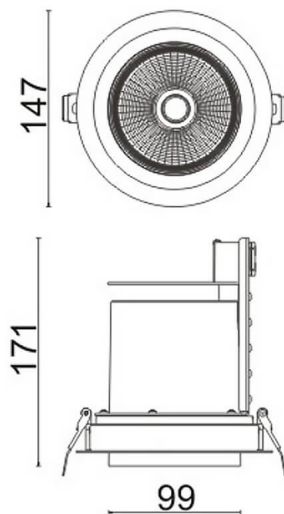

D-TUBE

Lavov Downlights from the family D-TUBE ,power 40 W and CRI 80 with an optic 24 degrees made in Die Cast Aluminum finished in White with a real lumen output of 2970lm and an efficiency of 74,25lm/W. ON/OFF driver.

Item code	86.D009.3321.01
Product type	Indoor
Category	Downlights
Family	D-TUBE
Subfamily	D-TUBE
Pictograms	

Scheme

Product	
Real power (W)	40
Real luminous flux (Lm)	2970
Luminous efficiency (Lm/W)	74.25
Beam angle (°)	24
Life time (h)	50000 h L80B10
IP	20
Electrical class insulation	Clas II
Colour	White
Control gear included	Yes
Control gear	ON/OFF
Flicker Free	Yes
Light source	LED
Type of LED	COB
Colour temperature (K)	3000
Colour consistency (SDCM)	SDCM<3
CRI	80