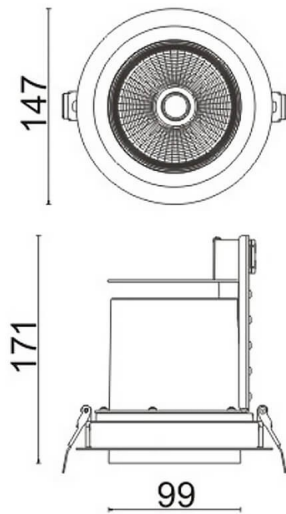

D-TUBE

Lavov Downlights from the family D-TUBE ,power 40 W and CRI 80 with an optic 24 degrees made in Die Cast Aluminum finished in White with a real lumen output of 2970lm and an efficiency of 74,25lm/W. ON/OFF driver.

Item code	86.D009.3321.01
Product type	Indoor
Category	Downlights
Family	D-TUBE
Subfamily	D-TUBE
Pictograms	

Scheme

Product	
Real power (W)	40
Real luminous flux (Lm)	2970
Luminous efficiency (Lm/W)	74.25
Beam angle (°)	24
Life time (h)	50000 h L80B10
IP	20
Electrical class insulation	Clas II
Colour	White
Control gear included	Yes
Control gear	ON/OFF
Flicker Free	Yes
Light source	LED
Type of LED	COB
Colour temperature (K)	3000
Colour consistency (SDCM)	SDCM<3
CRI	80