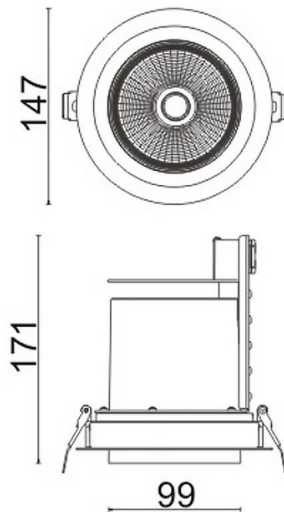

D-TUBE

Lavov Downlights from the family D-TUBE ,power 40 W and CRI 80 with an optic 24 degrees made in Die Cast Aluminum finished in Black with a real lumen output of 2970lm and an efficiency of 74,25lm/W. ON/OFF driver.

Item code	86.D009.3321.02
Product type	Indoor
Category	Downlights
Family	D-TUBE
Subfamily	D-TUBE
Pictograms	

Scheme

Product	
Real power (W)	40
Real luminous flux (Lm)	2970
Luminous efficiency (Lm/W)	74.25
Beam angle (°)	24
Life time (h)	50000 h L80B10
IP	20
Electrical class insulation	Clas II
Colour	Black
Control gear included	Yes
Control gear	ON/OFF
Flicker Free	Yes
Light source	LED
Type of LED	COB
Colour temperature (K)	3000
Colour consistency (SDCM)	SDCM<3
CRI	80