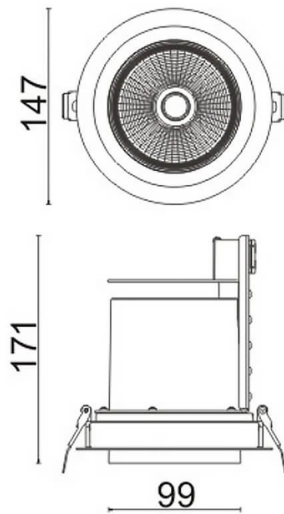

D-TUBE

Lavov Downlights from the family D-TUBE ,power 40 W and CRI 80 with an optic 24 degrees made in Die Cast Aluminum finished in White with a real lumen output of 2970lm and an efficiency of 74,25lm/W. DALI driver.

Item code	86.D009.3323.01
Product type	Indoor
Category	Downlights
Family	D-TUBE
Subfamily	D-TUBE
Pictograms	

Scheme

Product	
Real power (W)	40
Real luminous flux (Lm)	2970
Luminous efficiency (Lm/W)	74.25
Beam angle (°)	24
Life time (h)	50000 h L80B10
IP	20
Electrical class insulation	Clas II
Colour	White
Control gear included	Yes
Control gear	DALI
Flicker Free	Yes
Light source	LED
Type of LED	COB
Colour temperature (K)	3000
Colour consistency (SDCM)	SDCM<3
CRI	80