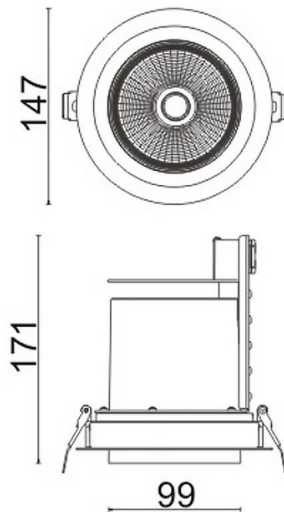

D-TUBE

Lavov Downlights from the family D-TUBE ,power 40 W and CRI 80 with an optic 24 degrees made in Die Cast Aluminum finished in White with a real lumen output of 2970lm and an efficiency of 74,25lm/W. DALI driver.

Item code	86.D009.3323.01
Product type	Indoor
Category	Downlights
Family	D-TUBE
Subfamily	D-TUBE
Pictograms	

Scheme

Product	
Real power (W)	40
Real luminous flux (Lm)	2970
Luminous efficiency (Lm/W)	74.25
Beam angle (°)	24
Life time (h)	50000 h L80B10
IP	20
Electrical class insulation	Clas II
Colour	White
Control gear included	Yes
Control gear	DALI
Flicker Free	Yes
Light source	LED
Type of LED	COB
Colour temperature (K)	3000
Colour consistency (SDCM)	SDCM<3
CRI	80