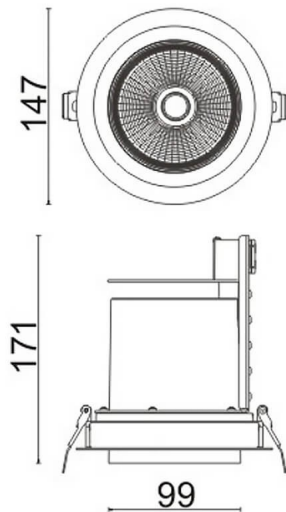

D-TUBE

Lavov Downlights from the family D-TUBE ,power 40 W and CRI 80 with an optic 24 degrees made in Die Cast Aluminum finished in Black with a real lumen output of 2970lm and an efficiency of 74,25lm/W. DALI driver.

Item code	86.D009.3323.02
Product type	Indoor
Category	Downlights
Family	D-TUBE
Subfamily	D-TUBE
Pictograms	

Scheme

Product	
Real power (W)	40
Real luminous flux (Lm)	2970
Luminous efficiency (Lm/W)	74.25
Beam angle (°)	24
Life time (h)	50000 h L80B10
IP	20
Electrical class insulation	Clas II
Colour	Black
Control gear included	Yes
Control gear	DALI
Flicker Free	Yes
Light source	LED
Type of LED	COB
Colour temperature (K)	3000
Colour consistency (SDCM)	SDCM<3
CRI	80