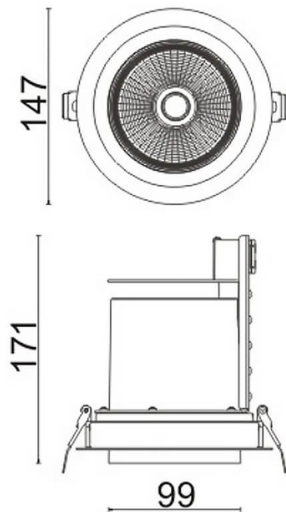

### D-TUBE

Lavov Downlights from the family D-TUBE ,power 40 W and CRI 80 with an optic 24 degrees made in Die Cast Aluminum finished in Black with a real lumen output of 2970lm and an efficiency of 74,25lm/W. DALI driver.

Item code	86.D009.3323.02
Product type	Indoor
Category	Downlights
Family	D-TUBE
Subfamily	D-TUBE
Pictograms	

### Scheme

<b>Product</b>	
Real power (W)	40
Real luminous flux (Lm)	2970
Luminous efficiency (Lm/W)	74.25
Beam angle (°)	24
Life time (h)	50000 h L80B10
IP	20
Electrical class insulation	Clas II
Colour	Black
Control gear included	Yes
Control gear	DALI
Flicker Free	Yes
Light source	LED
Type of LED	COB
Colour temperature (K)	3000
Colour consistency (SDCM)	SDCM<3
CRI	80