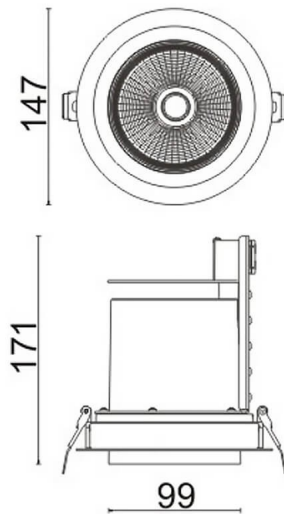

D-TUBE

Lavov Downlights from the family D-TUBE ,power 40 W and CRI 80 with an optic 40 degrees made in Die Cast Aluminum finished in White with a real lumen output of 2970lm and an efficiency of 74,25lm/W. ON/OFF driver.

Item code	86.D009.3331.01
Product type	Indoor
Category	Downlights
Family	D-TUBE
Subfamily	D-TUBE
Pictograms	

Scheme

Product	
Real power (W)	40
Real luminous flux (Lm)	2970
Luminous efficiency (Lm/W)	74.25
Beam angle (°)	40
Life time (h)	50000 h L80B10
IP	20
Electrical class insulation	Clas II
Colour	White
Control gear included	Yes
Control gear	ON/OFF
Flicker Free	Yes
Light source	LED
Type of LED	COB
Colour temperature (K)	3000
Colour consistency (SDCM)	SDCM<3
CRI	80