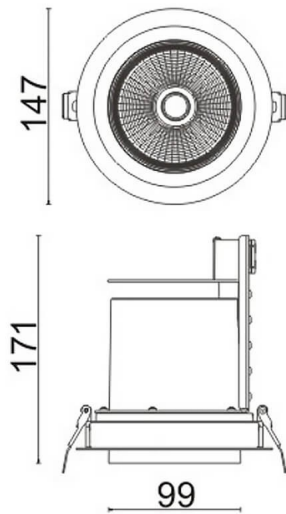

D-TUBE

Lavov Downlights from the family D-TUBE ,power 40 W and CRI 80 with an optic 24 degrees made in Die Cast Aluminum finished in White with a real lumen output of 3940lm and an efficiency of 98,5lm/W. ON/OFF driver.

Item code	86.D009.3421.01
Product type	Indoor
Category	Downlights
Family	D-TUBE
Subfamily	D-TUBE
Pictograms	

Scheme

Product	
Real power (W)	40
Real luminous flux (Lm)	3940
Luminous efficiency (Lm/W)	98.5
Beam angle (°)	24
Life time (h)	50000 h L80B10
IP	20
Electrical class insulation	Clas II
Colour	White
Control gear included	Yes
Control gear	ON/OFF
Flicker Free	Yes
Light source	LED
Type of LED	COB
Colour temperature (K)	4000
Colour consistency (SDCM)	SDCM<3
CRI	80