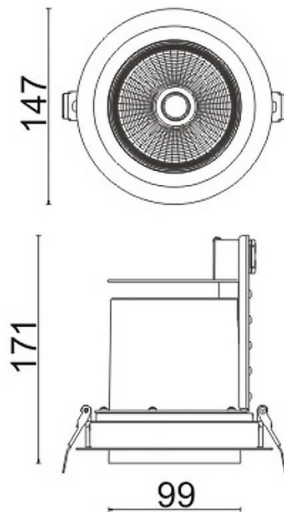

**D-TUBE**

Lavov Downlights from the family D-TUBE ,power 40 W and CRI 80 with an optic 24 degrees made in Die Cast Aluminum finished in Black with a real lumen output of 3940lm and an efficiency of 98,5lm/W. ON/OFF driver.

Item code	86.D009.3421.02
Product type	Indoor
Category	Downlights
Family	D-TUBE
Subfamily	D-TUBE
Pictograms	

**Scheme**

<b>Product</b>	
Real power (W)	40
Real luminous flux (Lm)	3940
Luminous efficiency (Lm/W)	98.5
Beam angle (°)	24
Life time (h)	50000 h L80B10
IP	20
Electrical class insulation	Clas II
Colour	Black
Control gear included	Yes
Control gear	ON/OFF
Flicker Free	Yes
Light source	LED
Type of LED	COB
Colour temperature (K)	4000
Colour consistency (SDCM)	SDCM<3
CRI	80