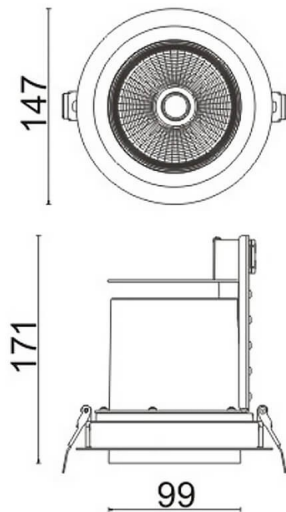

### D-TUBE

Lavov Downlights from the family D-TUBE ,power 40 W and CRI 80 with an optic 24 degrees made in Die Cast Aluminum finished in Black with a real lumen output of 3940lm and an efficiency of 98,5lm/W. ON/OFF driver.

Item code	86.D009.3421.02
Product type	Indoor
Category	Downlights
Family	D-TUBE
Subfamily	D-TUBE
Pictograms	

### Scheme

<b>Product</b>	
Real power (W)	40
Real luminous flux (Lm)	3940
Luminous efficiency (Lm/W)	98.5
Beam angle (°)	24
Life time (h)	50000 h L80B10
IP	20
Electrical class insulation	Clas II
Colour	Black
Control gear included	Yes
Control gear	ON/OFF
Flicker Free	Yes
Light source	LED
Type of LED	COB
Colour temperature (K)	4000
Colour consistency (SDCM)	SDCM<3
CRI	80