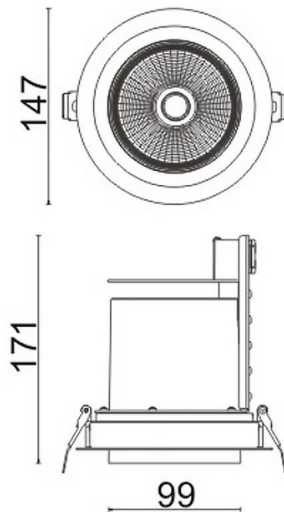

### D-TUBE

Lavov Downlights from the family D-TUBE ,power 40 W and CRI 80 with an optic 24 degrees made in Die Cast Aluminum finished in Black with a real lumen output of 3940lm and an efficiency of 98,5lm/W. DALI driver.

Item code	86.D009.3423.02
Product type	Indoor
Category	Downlights
Family	D-TUBE
Subfamily	D-TUBE
Pictograms	

### Scheme

<b>Product</b>	
Real power (W)	40
Real luminous flux (Lm)	3940
Luminous efficiency (Lm/W)	98.5
Beam angle (°)	24
Life time (h)	50000 h L80B10
IP	20
Electrical class insulation	Clas II
Colour	Black
Control gear included	Yes
Control gear	DALI
Flicker Free	Yes
Light source	LED
Type of LED	COB
Colour temperature (K)	4000
Colour consistency (SDCM)	SDCM<3
CRI	80