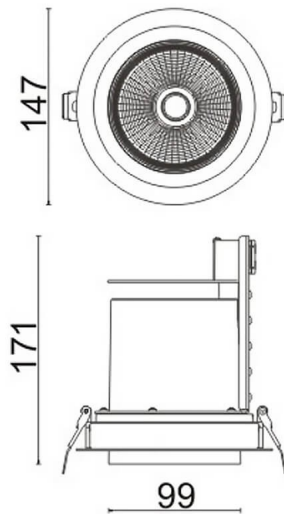

**D-TUBE**

Lavov Downlights from the family D-TUBE ,power 40 W and CRI 80 with an optic 40 degrees made in Die Cast Aluminum finished in White with a real lumen output of 3940lm and an efficiency of 98,5lm/W. ON/OFF driver.

Item code	86.D009.3431.01
Product type	Indoor
Category	Downlights
Family	D-TUBE
Subfamily	D-TUBE
Pictograms	

Scheme

Product	
Real power (W)	40
Real luminous flux (Lm)	3940
Luminous efficiency (Lm/W)	98.5
Beam angle (°)	40
Life time (h)	50000 h L80B10
IP	20
Electrical class insulation	Clas II
Colour	White
Control gear included	Yes
Control gear	ON/OFF
Flicker Free	Yes
Light source	LED
Type of LED	COB
Colour temperature (K)	4000
Colour consistency (SDCM)	SDCM<3
CRI	80