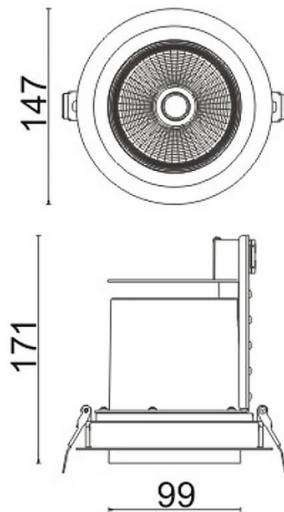

D-TUBE

Lavov Downlights from the family D-TUBE ,power 40 W and CRI 80 with an optic 40 degrees made in Die Cast Aluminum finished in White with a real lumen output of 3940lm and an efficiency of 98,5lm/W. ON/OFF driver.

Item code	86.D009.3431.01
Product type	Indoor
Category	Downlights
Family	D-TUBE
Subfamily	D-TUBE
Pictograms	

Scheme

Product	
Real power (W)	40
Real luminous flux (Lm)	3940
Luminous efficiency (Lm/W)	98.5
Beam angle (°)	40
Life time (h)	50000 h L80B10
IP	20
Electrical class insulation	Clas II
Colour	White
Control gear included	Yes
Control gear	ON/OFF
Flicker Free	Yes
Light source	LED
Type of LED	COB
Colour temperature (K)	4000
Colour consistency (SDCM)	SDCM<3
CRI	80