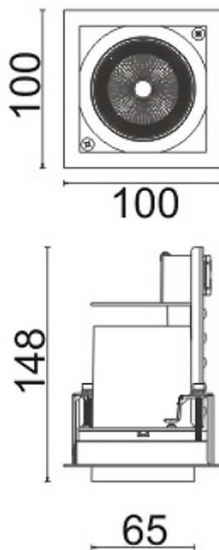

D-TUBE

Lavov Downlights from the family D-TUBE ,power 18 W and CRI 80 with an optic 12 degrees made in Die Cast Aluminum finished in White with a real lumen output of 1400lm and an efficiency of 77,7lm/W. ON/OFF driver.

Item code	86.D010.1311.01
Product type	Indoor
Category	Downlights
Family	D-TUBE
Subfamily	D-TUBE
Pictograms	

Scheme

Product	
Real power (W)	18
Real luminous flux (Lm)	1400
Luminous efficiency (Lm/W)	77.77777777777999
Beam angle (°)	12
Life time (h)	50000 h L80B10
IP	20
Electrical class insulation	Clas II
Colour	White
Control gear included	Yes
Control gear	ON/OFF
Flicker Free	Yes
Light source	LED
Type of LED	COB
Colour temperature (K)	3000
Colour consistency (SDCM)	SDCM<3
CRI	80