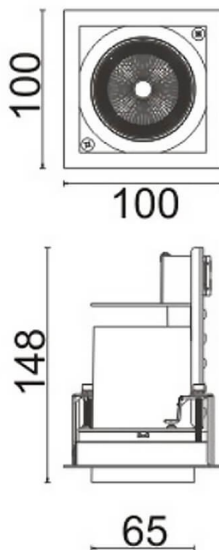

**D-TUBE**

Lavov Downlights from the family D-TUBE ,power 18 W and CRI 80 with an optic 12 degrees made in Die Cast Aluminum finished in White with a real lumen output of 1400lm and an efficiency of 77,78lm/W. DALI driver.

Item code	86.D010.1313.01
Product type	Indoor
Category	Downlights
Family	D-TUBE
Subfamily	D-TUBE
Pictograms	

Scheme

Product	
Real power (W)	18
Real luminous flux (Lm)	1400
Luminous efficiency (Lm/W)	77.77777777777999
Beam angle (°)	12
Life time (h)	50000 h L80B10
IP	20
Electrical class insulation	Clas II
Colour	White
Control gear included	Yes
Control gear	DALI
Flicker Free	Yes
Light source	LED
Type of LED	COB
Colour temperature (K)	3000
Colour consistency (SDCM)	SDCM<3
CRI	80