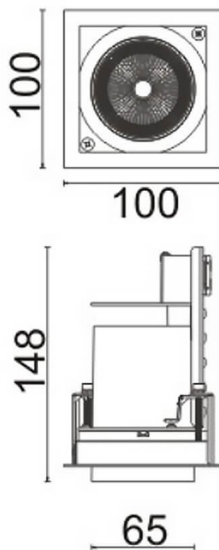

**D-TUBE**

Lavov Downlights from the family D-TUBE ,power 18 W and CRI 80 with an optic 12 degrees made in Die Cast Aluminum finished in Black with a real lumen output of 1400lm and an efficiency of 77,78lm/W. DALI driver.

Item code	86.D010.1313.02
Product type	Indoor
Category	Downlights
Family	D-TUBE
Subfamily	D-TUBE
Pictograms	

Scheme

Product	
Real power (W)	18
Real luminous flux (Lm)	1400
Luminous efficiency (Lm/W)	77.77777777777999
Beam angle (°)	12
Life time (h)	50000 h L80B10
IP	20
Electrical class insulation	Clas II
Colour	Black
Control gear included	Yes
Control gear	DALI
Flicker Free	Yes
Light source	LED
Type of LED	COB
Colour temperature (K)	3000
Colour consistency (SDCM)	SDCM<3
CRI	80