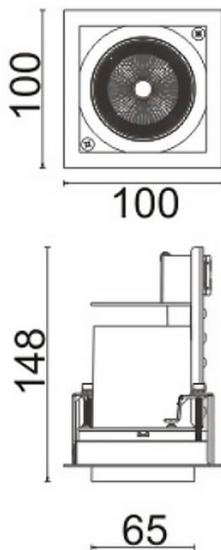

D-TUBE

Lavov Downlights from the family D-TUBE ,power 18 W and CRI 80 with an optic 24 degrees made in Die Cast Aluminum finished in White with a real lumen output of 1400lm and an efficiency of 77,7lm/W. ON/OFF driver.

Item code	86.D010.1321.01
Product type	Indoor
Category	Downlights
Family	D-TUBE
Subfamily	D-TUBE
Pictograms	

Scheme

Product	
Real power (W)	18
Real luminous flux (Lm)	1400
Luminous efficiency (Lm/W)	77.77777777777999
Beam angle (°)	24
Life time (h)	50000 h L80B10
IP	20
Electrical class insulation	Clas II
Colour	White
Control gear included	Yes
Control gear	ON/OFF
Flicker Free	Yes
Light source	LED
Type of LED	COB
Colour temperature (K)	3000
Colour consistency (SDCM)	SDCM<3
CRI	80