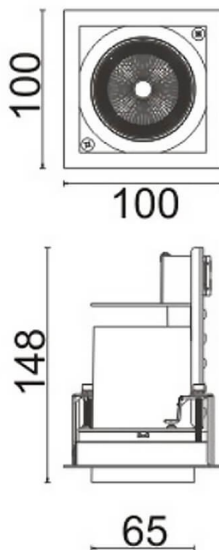

### D-TUBE

Lavov Downlights from the family D-TUBE ,power 18 W and CRI 80 with an optic 24 degrees made in Die Cast Aluminum finished in White with a real lumen output of 1400lm and an efficiency of 77,7lm/W. ON/OFF driver.

Item code	86.D010.1321.01
Product type	Indoor
Category	Downlights
Family	D-TUBE
Subfamily	D-TUBE
Pictograms	

### Scheme

<b>Product</b>	
Real power (W)	18
Real luminous flux (Lm)	1400
Luminous efficiency (Lm/W)	77.77777777777999
Beam angle (°)	24
Life time (h)	50000 h L80B10
IP	20
Electrical class insulation	Clas II
Colour	White
Control gear included	Yes
Control gear	ON/OFF
Flicker Free	Yes
Light source	LED
Type of LED	COB
Colour temperature (K)	3000
Colour consistency (SDCM)	SDCM<3
CRI	80