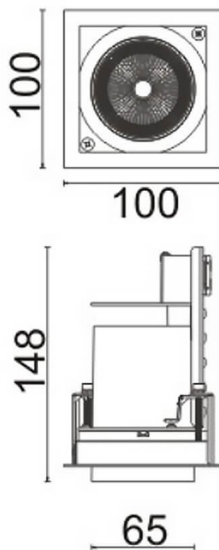

### D-TUBE

Lavov Downlights from the family D-TUBE ,power 18 W and CRI 80 with an optic 24 degrees made in Die Cast Aluminum finished in White with a real lumen output of 1400lm and an efficiency of 77,7lm/W. ON/OFF driver.

Item code	86.D010.1321.01
Product type	Indoor
Category	Downlights
Family	D-TUBE
Subfamily	D-TUBE
Pictograms	

### Scheme

Product	
Real power (W)	18
Real luminous flux (Lm)	1400
Luminous efficiency (Lm/W)	77.77777777777999
Beam angle (°)	24
Life time (h)	50000 h L80B10
IP	20
Electrical class insulation	Clas II
Colour	White
Control gear included	Yes
Control gear	ON/OFF
Flicker Free	Yes
Light source	LED
Type of LED	COB
Colour temperature (K)	3000
Colour consistency (SDCM)	SDCM<3
CRI	80