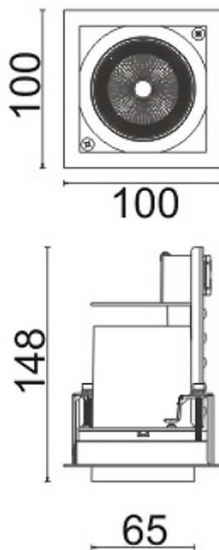

D-TUBE

Lavov Downlights from the family D-TUBE ,power 18 W and CRI 80 with an optic 24 degrees made in Die Cast Aluminum finished in Black with a real lumen output of 1400lm and an efficiency of 77,7lm/W. ON/OFF driver.

Item code	86.D010.1321.02
Product type	Indoor
Category	Downlights
Family	D-TUBE
Subfamily	D-TUBE
Pictograms	

Scheme

Product	
Real power (W)	18
Real luminous flux (Lm)	1400
Luminous efficiency (Lm/W)	77.77777777777999
Beam angle (°)	24
Life time (h)	50000 h L80B10
IP	20
Electrical class insulation	Clas II
Colour	Black
Control gear included	Yes
Control gear	ON/OFF
Flicker Free	Yes
Light source	LED
Type of LED	COB
Colour temperature (K)	3000
Colour consistency (SDCM)	SDCM<3
CRI	80