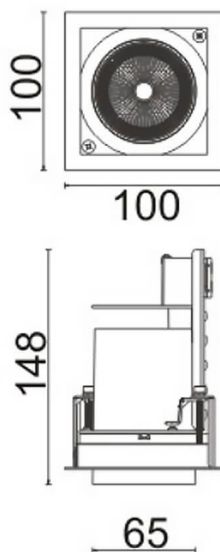

**D-TUBE**

Lavov Downlights from the family D-TUBE ,power 18 W and CRI 80 with an optic 24 degrees made in Die Cast Aluminum finished in Black with a real lumen output of 1400lm and an efficiency of 77,7lm/W. ON/OFF driver.

Item code	86.D010.1321.02
Product type	Indoor
Category	Downlights
Family	D-TUBE
Subfamily	D-TUBE
Pictograms	

Scheme

Product	
Real power (W)	18
Real luminous flux (Lm)	1400
Luminous efficiency (Lm/W)	77.77777777777999
Beam angle (°)	24
Life time (h)	50000 h L80B10
IP	20
Electrical class insulation	Clas II
Colour	Black
Control gear included	Yes
Control gear	ON/OFF
Flicker Free	Yes
Light source	LED
Type of LED	COB
Colour temperature (K)	3000
Colour consistency (SDCM)	SDCM<3
CRI	80