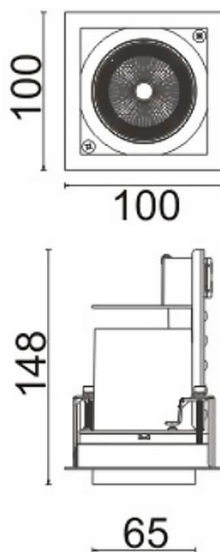

**D-TUBE**

Lavov Downlights from the family D-TUBE ,power 18 W and CRI 80 with an optic 24 degrees made in Die Cast Aluminum finished in White with a real lumen output of 1400lm and an efficiency of 77,78lm/W. DALI driver.

Item code	86.D010.1323.01
Product type	Indoor
Category	Downlights
Family	D-TUBE
Subfamily	D-TUBE
Pictograms	

Scheme

Product	
Real power (W)	18
Real luminous flux (Lm)	1400
Luminous efficiency (Lm/W)	77.77777777777999
Beam angle (°)	24
Life time (h)	50000 h L80B10
IP	20
Electrical class insulation	Clas II
Colour	White
Control gear included	Yes
Control gear	DALI
Flicker Free	Yes
Light source	LED
Type of LED	COB
Colour temperature (K)	3000
Colour consistency (SDCM)	SDCM<3
CRI	80