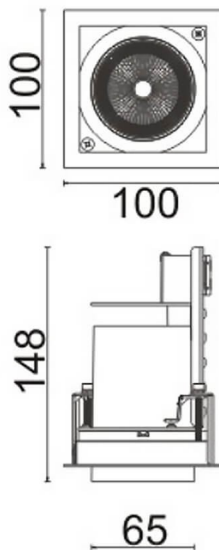

### D-TUBE

Lavov Downlights from the family D-TUBE ,power 18 W and CRI 80 with an optic 24 degrees made in Die Cast Aluminum finished in Black with a real lumen output of 1400lm and an efficiency of 77,78lm/W. DALI driver.

Item code	86.D010.1323.02
Product type	Indoor
Category	Downlights
Family	D-TUBE
Subfamily	D-TUBE
Pictograms	

### Scheme

<b>Product</b>	
Real power (W)	18
Real luminous flux (Lm)	1400
Luminous efficiency (Lm/W)	77.77777777777999
Beam angle (°)	24
Life time (h)	50000 h L80B10
IP	20
Electrical class insulation	Clas II
Colour	Black
Control gear included	Yes
Control gear	DALI
Flicker Free	Yes
Light source	LED
Type of LED	COB
Colour temperature (K)	3000
Colour consistency (SDCM)	SDCM<3
CRI	80