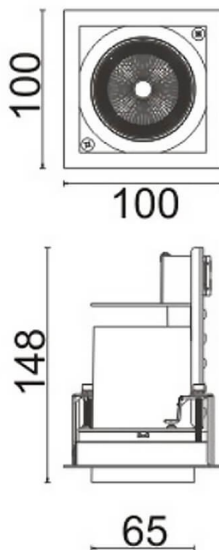

D-TUBE

Lavov Downlights from the family D-TUBE ,power 18 W and CRI 80 with an optic 24 degrees made in Die Cast Aluminum finished in Black with a real lumen output of 1400lm and an efficiency of 77,78lm/W. DALI driver.

Item code	86.D010.1323.02
Product type	Indoor
Category	Downlights
Family	D-TUBE
Subfamily	D-TUBE
Pictograms	

Scheme

Product	
Real power (W)	18
Real luminous flux (Lm)	1400
Luminous efficiency (Lm/W)	77.77777777777999
Beam angle (°)	24
Life time (h)	50000 h L80B10
IP	20
Electrical class insulation	Clas II
Colour	Black
Control gear included	Yes
Control gear	DALI
Flicker Free	Yes
Light source	LED
Type of LED	COB
Colour temperature (K)	3000
Colour consistency (SDCM)	SDCM<3
CRI	80