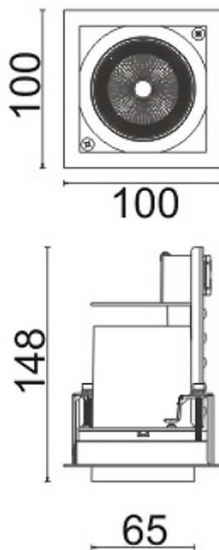

D-TUBE

Lavov Downlights from the family D-TUBE ,power 18 W and CRI 80 with an optic 40 degrees made in Die Cast Aluminum finished in White with a real lumen output of 1400lm and an efficiency of 77,7lm/W. ON/OFF driver.

Item code	86.D010.1331.01
Product type	Indoor
Category	Downlights
Family	D-TUBE
Subfamily	D-TUBE
Pictograms	

Scheme

Product	
Real power (W)	18
Real luminous flux (Lm)	1400
Luminous efficiency (Lm/W)	77.77777777777999
Beam angle (°)	40
Life time (h)	50000 h L80B10
IP	20
Electrical class insulation	Clas II
Colour	White
Control gear included	Yes
Control gear	ON/OFF
Flicker Free	Yes
Light source	LED
Type of LED	COB
Colour temperature (K)	3000
Colour consistency (SDCM)	SDCM<3
CRI	80