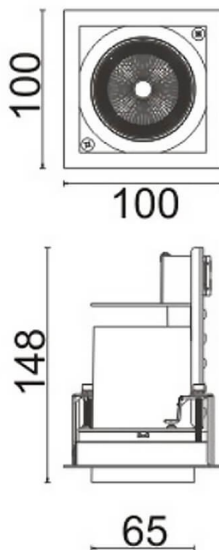

**D-TUBE**

Lavov Downlights from the family D-TUBE ,power 18 W and CRI 80 with an optic 40 degrees made in Die Cast Aluminum finished in Black with a real lumen output of 1400lm and an efficiency of 77,7lm/W. ON/OFF driver.

Item code	86.D010.1331.02
Product type	Indoor
Category	Downlights
Family	D-TUBE
Subfamily	D-TUBE
Pictograms	

Scheme

Product	
Real power (W)	18
Real luminous flux (Lm)	1400
Luminous efficiency (Lm/W)	77.77777777777999
Beam angle (°)	40
Life time (h)	50000 h L80B10
IP	20
Electrical class insulation	Clas II
Colour	Black
Control gear included	Yes
Control gear	ON/OFF
Flicker Free	Yes
Light source	LED
Type of LED	COB
Colour temperature (K)	3000
Colour consistency (SDCM)	SDCM<3
CRI	80