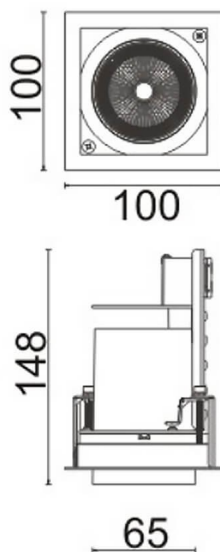

**D-TUBE**

Lavov Downlights from the family D-TUBE ,power 18 W and CRI 80 with an optic 40 degrees made in Die Cast Aluminum finished in Black with a real lumen output of 1400lm and an efficiency of 77,78lm/W. DALI driver.

Item code	86.D010.1333.02
Product type	Indoor
Category	Downlights
Family	D-TUBE
Subfamily	D-TUBE
Pictograms	

Scheme

Product	
Real power (W)	18
Real luminous flux (Lm)	1400
Luminous efficiency (Lm/W)	77.77777777777999
Beam angle (°)	40
Life time (h)	50000 h L80B10
IP	20
Electrical class insulation	Clas II
Colour	Black
Control gear included	Yes
Control gear	DALI
Flicker Free	Yes
Light source	LED
Type of LED	COB
Colour temperature (K)	3000
Colour consistency (SDCM)	SDCM<3
CRI	80