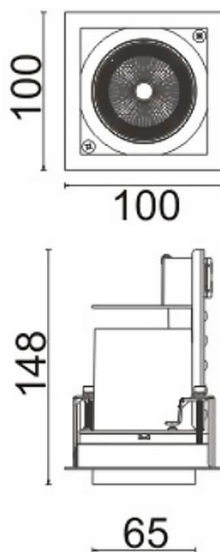

**D-TUBE**

Lavov Downlights from the family D-TUBE ,power 18 W and CRI 80 with an optic 12 degrees made in Die Cast Aluminum finished in White with a real lumen output of 1430lm and an efficiency of 79,44lm/W. ON/OFF driver.

Item code	86.D010.1411.01
Product type	Indoor
Category	Downlights
Family	D-TUBE
Subfamily	D-TUBE
Pictograms	

Scheme

Product	
Real power (W)	18
Real luminous flux (Lm)	1430
Luminous efficiency (Lm/W)	79.444444444444002
Beam angle (°)	12
Life time (h)	50000 h L80B10
IP	20
Electrical class insulation	Clas II
Colour	White
Control gear included	Yes
Control gear	ON/OFF
Flicker Free	Yes
Light source	LED
Type of LED	COB
Colour temperature (K)	4000
Colour consistency (SDCM)	SDCM<3
CRI	80