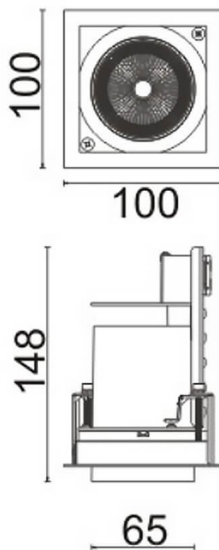

**D-TUBE**

Lavov Downlights from the family D-TUBE ,power 18 W and CRI 80 with an optic 12 degrees made in Die Cast Aluminum finished in Black with a real lumen output of 1430lm and an efficiency of 79,44lm/W. ON/OFF driver.

Item code	86.D010.1411.02
Product type	Indoor
Category	Downlights
Family	D-TUBE
Subfamily	D-TUBE
Pictograms	

Scheme

Product	
Real power (W)	18
Real luminous flux (Lm)	1430
Luminous efficiency (Lm/W)	79.444444444444002
Beam angle (°)	12
Life time (h)	50000 h L80B10
IP	20
Electrical class insulation	Clas II
Colour	Black
Control gear included	Yes
Control gear	ON/OFF
Flicker Free	Yes
Light source	LED
Type of LED	COB
Colour temperature (K)	4000
Colour consistency (SDCM)	SDCM<3
CRI	80