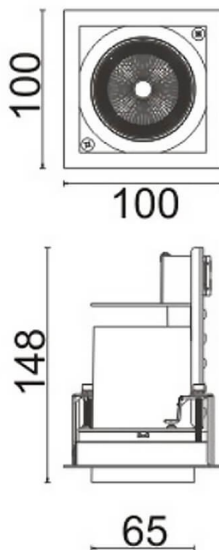

**D-TUBE**

Lavov Downlights from the family D-TUBE ,power 18 W and CRI 80 with an optic 12 degrees made in Die Cast Aluminum finished in Black with a real lumen output of 1430lm and an efficiency of 79,44lm/W. ON/OFF driver.

Item code	86.D010.1411.02
Product type	Indoor
Category	Downlights
Family	D-TUBE
Subfamily	D-TUBE
Pictograms	

Scheme

Product	
Real power (W)	18
Real luminous flux (Lm)	1430
Luminous efficiency (Lm/W)	79.444444444444002
Beam angle (°)	12
Life time (h)	50000 h L80B10
IP	20
Electrical class insulation	Clas II
Colour	Black
Control gear included	Yes
Control gear	ON/OFF
Flicker Free	Yes
Light source	LED
Type of LED	COB
Colour temperature (K)	4000
Colour consistency (SDCM)	SDCM<3
CRI	80