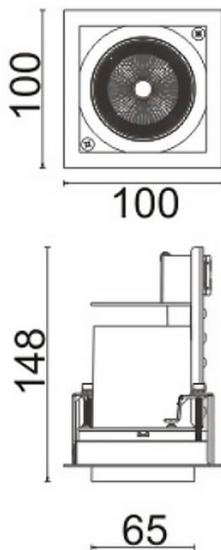

D-TUBE

Lavov Downlights from the family D-TUBE ,power 18 W and CRI 80 with an optic 12 degrees made in Die Cast Aluminum finished in White with a real lumen output of 1430lm and an efficiency of 79,44lm/W. DALI driver.

Item code	86.D010.1413.01
Product type	Indoor
Category	Downlights
Family	D-TUBE
Subfamily	D-TUBE
Pictograms	

Scheme

Product	
Real power (W)	18
Real luminous flux (Lm)	1430
Luminous efficiency (Lm/W)	79.444444444444002
Beam angle (°)	12
Life time (h)	50000 h L80B10
IP	20
Electrical class insulation	Clas II
Colour	White
Control gear included	Yes
Control gear	DALI
Flicker Free	Yes
Light source	LED
Type of LED	COB
Colour temperature (K)	4000
Colour consistency (SDCM)	SDCM<3
CRI	80