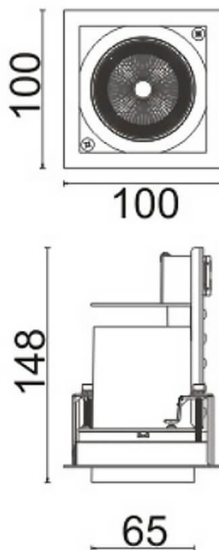

**D-TUBE**

Lavov Downlights from the family D-TUBE ,power 18 W and CRI 80 with an optic 12 degrees made in Die Cast Aluminum finished in White with a real lumen output of 1430lm and an efficiency of 79,44lm/W. DALI driver.

Item code	86.D010.1413.01
Product type	Indoor
Category	Downlights
Family	D-TUBE
Subfamily	D-TUBE
Pictograms	

Scheme

Product	
Real power (W)	18
Real luminous flux (Lm)	1430
Luminous efficiency (Lm/W)	79.444444444444002
Beam angle (°)	12
Life time (h)	50000 h L80B10
IP	20
Electrical class insulation	Clas II
Colour	White
Control gear included	Yes
Control gear	DALI
Flicker Free	Yes
Light source	LED
Type of LED	COB
Colour temperature (K)	4000
Colour consistency (SDCM)	SDCM<3
CRI	80