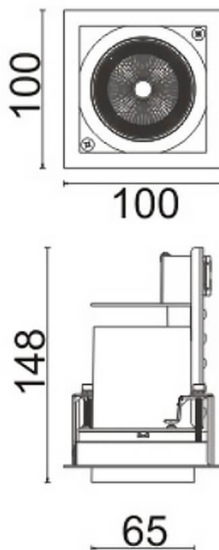

**D-TUBE**

Lavov Downlights from the family D-TUBE ,power 18 W and CRI 80 with an optic 24 degrees made in Die Cast Aluminum finished in Black with a real lumen output of 1430lm and an efficiency of 79,44lm/W. ON/OFF driver.

Item code	86.D010.1421.02
Product type	Indoor
Category	Downlights
Family	D-TUBE
Subfamily	D-TUBE
Pictograms	

Scheme

Product	
Real power (W)	18
Real luminous flux (Lm)	1430
Luminous efficiency (Lm/W)	79.444444444444002
Beam angle (°)	24
Life time (h)	50000 h L80B10
IP	20
Electrical class insulation	Clas II
Colour	Black
Control gear included	Yes
Control gear	ON/OFF
Flicker Free	Yes
Light source	LED
Type of LED	COB
Colour temperature (K)	4000
Colour consistency (SDCM)	SDCM<3
CRI	80