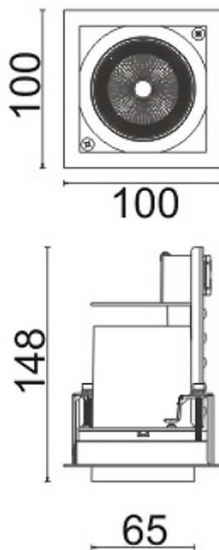

**D-TUBE**

Lavov Downlights from the family D-TUBE ,power 18 W and CRI 80 with an optic 24 degrees made in Die Cast Aluminum finished in Black with a real lumen output of 1430lm and an efficiency of 79,44lm/W. ON/OFF driver.

Item code	86.D010.1421.02
Product type	Indoor
Category	Downlights
Family	D-TUBE
Subfamily	D-TUBE
Pictograms	

Scheme

Product	
Real power (W)	18
Real luminous flux (Lm)	1430
Luminous efficiency (Lm/W)	79.444444444444002
Beam angle (°)	24
Life time (h)	50000 h L80B10
IP	20
Electrical class insulation	Clas II
Colour	Black
Control gear included	Yes
Control gear	ON/OFF
Flicker Free	Yes
Light source	LED
Type of LED	COB
Colour temperature (K)	4000
Colour consistency (SDCM)	SDCM<3
CRI	80