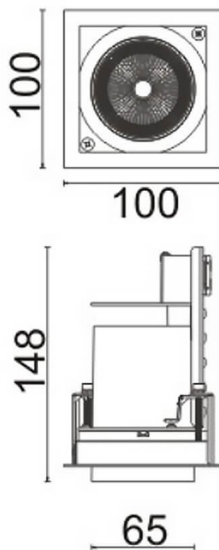

### D-TUBE

Lavov Downlights from the family D-TUBE ,power 18 W and CRI 80 with an optic 24 degrees made in Die Cast Aluminum finished in White with a real lumen output of 1430lm and an efficiency of 79,44lm/W. DALI driver.

Item code	86.D010.1423.01
Product type	Indoor
Category	Downlights
Family	D-TUBE
Subfamily	D-TUBE
Pictograms	

### Scheme

Product	
Real power (W)	18
Real luminous flux (Lm)	1430
Luminous efficiency (Lm/W)	79.444444444444002
Beam angle (°)	24
Life time (h)	50000 h L80B10
IP	20
Electrical class insulation	Clas II
Colour	White
Control gear included	Yes
Control gear	DALI
Flicker Free	Yes
Light source	LED
Type of LED	COB
Colour temperature (K)	4000
Colour consistency (SDCM)	SDCM<3
CRI	80