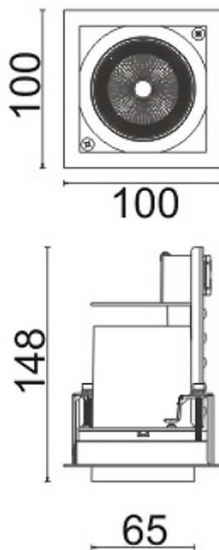

D-TUBE

Lavov Downlights from the family D-TUBE ,power 18 W and CRI 80 with an optic 24 degrees made in Die Cast Aluminum finished in White with a real lumen output of 1430lm and an efficiency of 79,44lm/W. DALI driver.

Item code	86.D010.1423.01
Product type	Indoor
Category	Downlights
Family	D-TUBE
Subfamily	D-TUBE
Pictograms	

Scheme

Product	
Real power (W)	18
Real luminous flux (Lm)	1430
Luminous efficiency (Lm/W)	79.444444444444002
Beam angle (°)	24
Life time (h)	50000 h L80B10
IP	20
Electrical class insulation	Clas II
Colour	White
Control gear included	Yes
Control gear	DALI
Flicker Free	Yes
Light source	LED
Type of LED	COB
Colour temperature (K)	4000
Colour consistency (SDCM)	SDCM<3
CRI	80