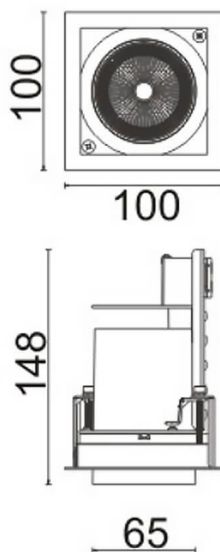

**D-TUBE**

Lavov Downlights from the family D-TUBE ,power 18 W and CRI 80 with an optic 24 degrees made in Die Cast Aluminum finished in White with a real lumen output of 1430lm and an efficiency of 79,44lm/W. DALI driver.

Item code	86.D010.1423.01
Product type	Indoor
Category	Downlights
Family	D-TUBE
Subfamily	D-TUBE
Pictograms	

Scheme

Product	
Real power (W)	18
Real luminous flux (Lm)	1430
Luminous efficiency (Lm/W)	79.444444444444002
Beam angle (°)	24
Life time (h)	50000 h L80B10
IP	20
Electrical class insulation	Clas II
Colour	White
Control gear included	Yes
Control gear	DALI
Flicker Free	Yes
Light source	LED
Type of LED	COB
Colour temperature (K)	4000
Colour consistency (SDCM)	SDCM<3
CRI	80