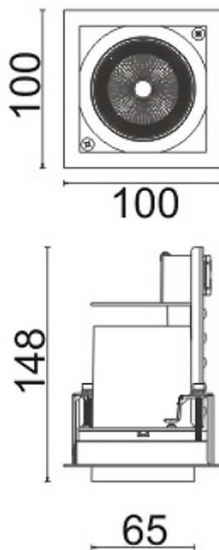

D-TUBE

Lavov Downlights from the family D-TUBE ,power 18 W and CRI 80 with an optic 24 degrees made in Die Cast Aluminum finished in Black with a real lumen output of 1430lm and an efficiency of 79,44lm/W. DALI driver.

Item code	86.D010.1423.02
Product type	Indoor
Category	Downlights
Family	D-TUBE
Subfamily	D-TUBE
Pictograms	

Scheme

Product	
Real power (W)	18
Real luminous flux (Lm)	1430
Luminous efficiency (Lm/W)	79.444444444444002
Beam angle (°)	24
Life time (h)	50000 h L80B10
IP	20
Electrical class insulation	Clas II
Colour	Black
Control gear included	Yes
Control gear	DALI
Flicker Free	Yes
Light source	LED
Type of LED	COB
Colour temperature (K)	4000
Colour consistency (SDCM)	SDCM<3
CRI	80