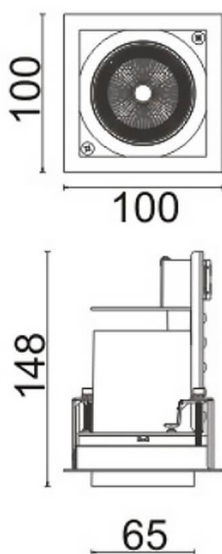

**D-TUBE**

Lavov Downlights from the family D-TUBE ,power 18 W and CRI 80 with an optic 24 degrees made in Die Cast Aluminum finished in Black with a real lumen output of 1430lm and an efficiency of 79,44lm/W. DALI driver.

Item code	86.D010.1423.02
Product type	Indoor
Category	Downlights
Family	D-TUBE
Subfamily	D-TUBE
Pictograms	

Scheme

Product	
Real power (W)	18
Real luminous flux (Lm)	1430
Luminous efficiency (Lm/W)	79.444444444444002
Beam angle (°)	24
Life time (h)	50000 h L80B10
IP	20
Electrical class insulation	Clas II
Colour	Black
Control gear included	Yes
Control gear	DALI
Flicker Free	Yes
Light source	LED
Type of LED	COB
Colour temperature (K)	4000
Colour consistency (SDCM)	SDCM<3
CRI	80