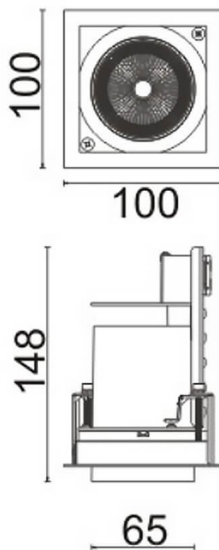

D-TUBE

Lavov Downlights from the family D-TUBE ,power 18 W and CRI 80 with an optic 40 degrees made in Die Cast Aluminum finished in White with a real lumen output of 1430lm and an efficiency of 79,44lm/W. ON/OFF driver.

Item code	86.D010.1431.01
Product type	Indoor
Category	Downlights
Family	D-TUBE
Subfamily	D-TUBE
Pictograms	

Scheme

Product	
Real power (W)	18
Real luminous flux (Lm)	1430
Luminous efficiency (Lm/W)	79.444444444444002
Beam angle (°)	40
Life time (h)	50000 h L80B10
IP	20
Electrical class insulation	Clas II
Colour	White
Control gear included	Yes
Control gear	ON/OFF
Flicker Free	Yes
Light source	LED
Type of LED	COB
Colour temperature (K)	4000
Colour consistency (SDCM)	SDCM<3
CRI	80