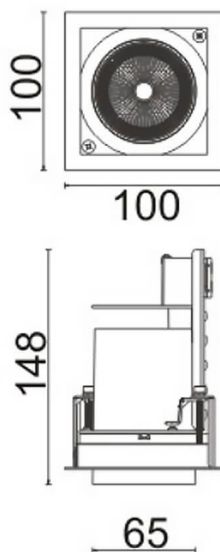

**D-TUBE**

Lavov Downlights from the family D-TUBE ,power 18 W and CRI 80 with an optic 40 degrees made in Die Cast Aluminum finished in White with a real lumen output of 1430lm and an efficiency of 79,44lm/W. ON/OFF driver.

Item code	86.D010.1431.01
Product type	Indoor
Category	Downlights
Family	D-TUBE
Subfamily	D-TUBE
Pictograms	

Scheme

Product	
Real power (W)	18
Real luminous flux (Lm)	1430
Luminous efficiency (Lm/W)	79.444444444444002
Beam angle (°)	40
Life time (h)	50000 h L80B10
IP	20
Electrical class insulation	Clas II
Colour	White
Control gear included	Yes
Control gear	ON/OFF
Flicker Free	Yes
Light source	LED
Type of LED	COB
Colour temperature (K)	4000
Colour consistency (SDCM)	SDCM<3
CRI	80