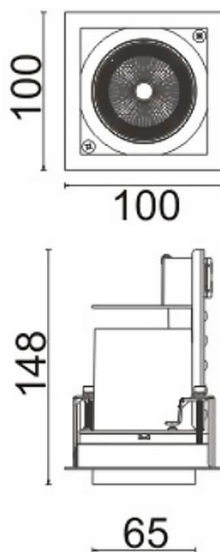

**D-TUBE**

Lavov Downlights from the family D-TUBE ,power 18 W and CRI 80 with an optic 40 degrees made in Die Cast Aluminum finished in Black with a real lumen output of 1430lm and an efficiency of 79,44lm/W. ON/OFF driver.

Item code	86.D010.1431.02
Product type	Indoor
Category	Downlights
Family	D-TUBE
Subfamily	D-TUBE
Pictograms	

Scheme

Product	
Real power (W)	18
Real luminous flux (Lm)	1430
Luminous efficiency (Lm/W)	79.444444444444002
Beam angle (°)	40
Life time (h)	50000 h L80B10
IP	20
Electrical class insulation	Clas II
Colour	Black
Control gear included	Yes
Control gear	ON/OFF
Flicker Free	Yes
Light source	LED
Type of LED	COB
Colour temperature (K)	4000
Colour consistency (SDCM)	SDCM<3
CRI	80