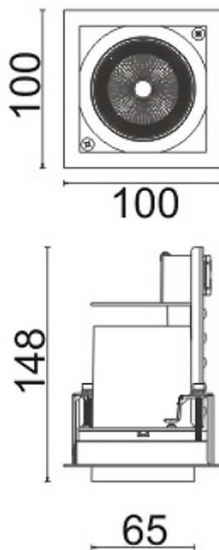

### D-TUBE

Lavov Downlights from the family D-TUBE ,power 18 W and CRI 80 with an optic 40 degrees made in Die Cast Aluminum finished in Black with a real lumen output of 1430lm and an efficiency of 79,44lm/W. ON/OFF driver.

Item code	86.D010.1431.02
Product type	Indoor
Category	Downlights
Family	D-TUBE
Subfamily	D-TUBE
Pictograms	

### Scheme

<b>Product</b>	
Real power (W)	18
Real luminous flux (Lm)	1430
Luminous efficiency (Lm/W)	79.444444444444002
Beam angle (°)	40
Life time (h)	50000 h L80B10
IP	20
Electrical class insulation	Clas II
Colour	Black
Control gear included	Yes
Control gear	ON/OFF
Flicker Free	Yes
Light source	LED
Type of LED	COB
Colour temperature (K)	4000
Colour consistency (SDCM)	SDCM<3
CRI	80