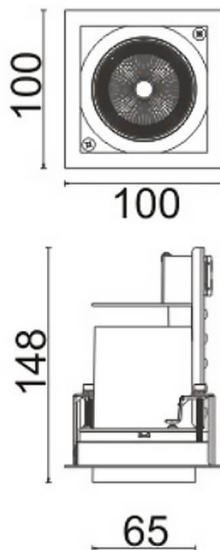

**D-TUBE**

Lavov Downlights from the family D-TUBE ,power 18 W and CRI 80 with an optic 40 degrees made in Die Cast Aluminum finished in Black with a real lumen output of 1430lm and an efficiency of 79,44lm/W. DALI driver.

Item code	86.D010.1433.02
Product type	Indoor
Category	Downlights
Family	D-TUBE
Subfamily	D-TUBE
Pictograms	

**Scheme**

<b>Product</b>	
Real power (W)	18
Real luminous flux (Lm)	1430
Luminous efficiency (Lm/W)	79.444444444444002
Beam angle (°)	40
Life time (h)	50000 h L80B10
IP	20
Electrical class insulation	Clas II
Colour	Black
Control gear included	Yes
Control gear	DALI
Flicker Free	Yes
Light source	LED
Type of LED	COB
Colour temperature (K)	4000
Colour consistency (SDCM)	SDCM<3
CRI	80