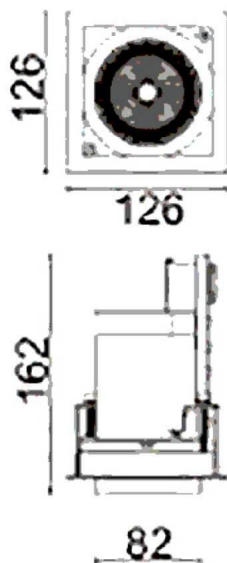

D-TUBE

Lavov Downlights from the family D-TUBE ,power 30 W and CRI 80 with an optic 12 degrees made in Die Cast Aluminum finished in White with a real lumen output of 2430lm and an efficiency of 81lm/W. ON/OFF driver.

Item code	86.D010.2311.01
Product type	Indoor
Category	Downlights
Family	D-TUBE
Subfamily	D-TUBE
Pictograms	

Scheme

Product	
Real power (W)	30
Real luminous flux (Lm)	2430
Luminous efficiency (Lm/W)	81
Beam angle (°)	12
Life time (h)	50000 h L80B10
IP	20
Electrical class insulation	Clas II
Colour	White
Control gear included	Yes
Control gear	ON/OFF
Flicker Free	Yes
Light source	LED
Type of LED	COB
Colour temperature (K)	3000
Colour consistency (SDCM)	SDCM<3
CRI	80