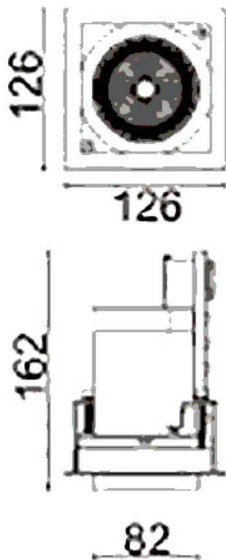

### D-TUBE

Lavov Downlights from the family D-TUBE ,power 30 W and CRI 80 with an optic 12 degrees made in Die Cast Aluminum finished in White with a real lumen output of 2430lm and an efficiency of 81lm/W. ON/OFF driver.

Item code	86.D010.2311.01
Product type	Indoor
Category	Downlights
Family	D-TUBE
Subfamily	D-TUBE
Pictograms	

### Scheme

<b>Product</b>	
Real power (W)	30
Real luminous flux (Lm)	2430
Luminous efficiency (Lm/W)	81
Beam angle (°)	12
Life time (h)	50000 h L80B10
IP	20
Electrical class insulation	Clas II
Colour	White
Control gear included	Yes
Control gear	ON/OFF
Flicker Free	Yes
Light source	LED
Type of LED	COB
Colour temperature (K)	3000
Colour consistency (SDCM)	SDCM<3
CRI	80