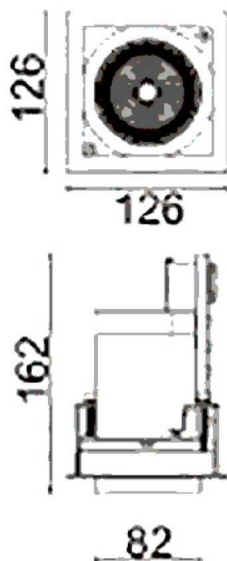

### D-TUBE

Lavov Downlights from the family D-TUBE ,power 30 W and CRI 80 with an optic 12 degrees made in Die Cast Aluminum finished in White with a real lumen output of 2430lm and an efficiency of 81lm/W. ON/OFF driver.

Item code	86.D010.2311.01
Product type	Indoor
Category	Downlights
Family	D-TUBE
Subfamily	D-TUBE
Pictograms	

### Scheme

<b>Product</b>	
Real power (W)	30
Real luminous flux (Lm)	2430
Luminous efficiency (Lm/W)	81
Beam angle (°)	12
Life time (h)	50000 h L80B10
IP	20
Electrical class insulation	Clas II
Colour	White
Control gear included	Yes
Control gear	ON/OFF
Flicker Free	Yes
Light source	LED
Type of LED	COB
Colour temperature (K)	3000
Colour consistency (SDCM)	SDCM<3
CRI	80