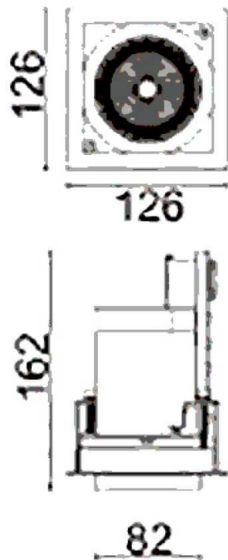

### D-TUBE

Lavov Downlights from the family D-TUBE ,power 30 W and CRI 80 with an optic 12 degrees made in Die Cast Aluminum finished in Black with a real lumen output of 2430lm and an efficiency of 81lm/W. ON/OFF driver.

Item code	86.D010.2311.02
Product type	Indoor
Category	Downlights
Family	D-TUBE
Subfamily	D-TUBE
Pictograms	

### Scheme

<b>Product</b>	
Real power (W)	30
Real luminous flux (Lm)	2430
Luminous efficiency (Lm/W)	81
Beam angle (°)	12
Life time (h)	50000 h L80B10
IP	20
Electrical class insulation	Clas II
Colour	Black
Control gear included	Yes
Control gear	ON/OFF
Flicker Free	Yes
Light source	LED
Type of LED	COB
Colour temperature (K)	3000
Colour consistency (SDCM)	SDCM<3
CRI	80