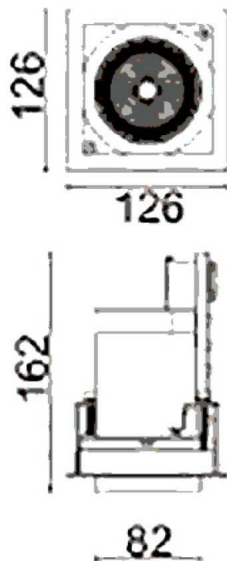

**D-TUBE**

Lavov Downlights from the family D-TUBE ,power 30 W and CRI 80 with an optic 12 degrees made in Die Cast Aluminum finished in Black with a real lumen output of 2430lm and an efficiency of 81lm/W. ON/OFF driver.

Item code	86.D010.2311.02
Product type	Indoor
Category	Downlights
Family	D-TUBE
Subfamily	D-TUBE
Pictograms	

Scheme

Product	
Real power (W)	30
Real luminous flux (Lm)	2430
Luminous efficiency (Lm/W)	81
Beam angle (°)	12
Life time (h)	50000 h L80B10
IP	20
Electrical class insulation	Clas II
Colour	Black
Control gear included	Yes
Control gear	ON/OFF
Flicker Free	Yes
Light source	LED
Type of LED	COB
Colour temperature (K)	3000
Colour consistency (SDCM)	SDCM<3
CRI	80