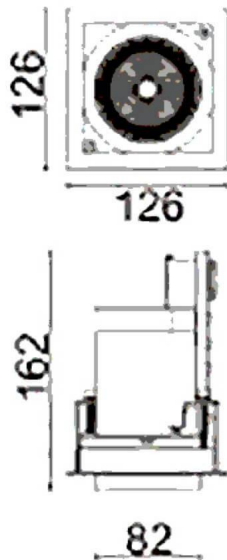

D-TUBE

Lavov Downlights from the family D-TUBE ,power 30 W and CRI 80 with an optic 12 degrees made in Die Cast Aluminum finished in Black with a real lumen output of 2430lm and an efficiency of 81lm/W. ON/OFF driver.

Item code	86.D010.2311.02
Product type	Indoor
Category	Downlights
Family	D-TUBE
Subfamily	D-TUBE
Pictograms	

Scheme

Product	
Real power (W)	30
Real luminous flux (Lm)	2430
Luminous efficiency (Lm/W)	81
Beam angle (°)	12
Life time (h)	50000 h L80B10
IP	20
Electrical class insulation	Clas II
Colour	Black
Control gear included	Yes
Control gear	ON/OFF
Flicker Free	Yes
Light source	LED
Type of LED	COB
Colour temperature (K)	3000
Colour consistency (SDCM)	SDCM<3
CRI	80