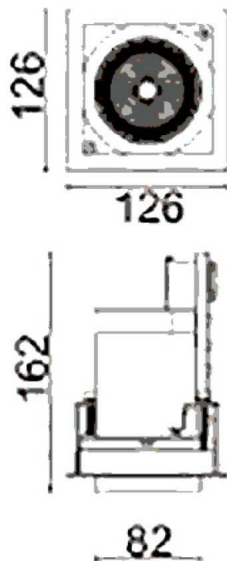

**D-TUBE**

Lavov Downlights from the family D-TUBE ,power 30 W and CRI 80 with an optic 12 degrees made in Die Cast Aluminum finished in White with a real lumen output of 2430lm and an efficiency of 81lm/W. DALI driver.

Item code	86.D010.2313.01
Product type	Indoor
Category	Downlights
Family	D-TUBE
Subfamily	D-TUBE
Pictograms	

**Scheme**

<b>Product</b>	
Real power (W)	30
Real luminous flux (Lm)	2430
Luminous efficiency (Lm/W)	81
Beam angle (°)	12
Life time (h)	50000 h L80B10
IP	20
Electrical class insulation	Clas II
Colour	White
Control gear included	Yes
Control gear	DALI
Flicker Free	Yes
Light source	LED
Type of LED	COB
Colour temperature (K)	3000
Colour consistency (SDCM)	SDCM<3
CRI	80