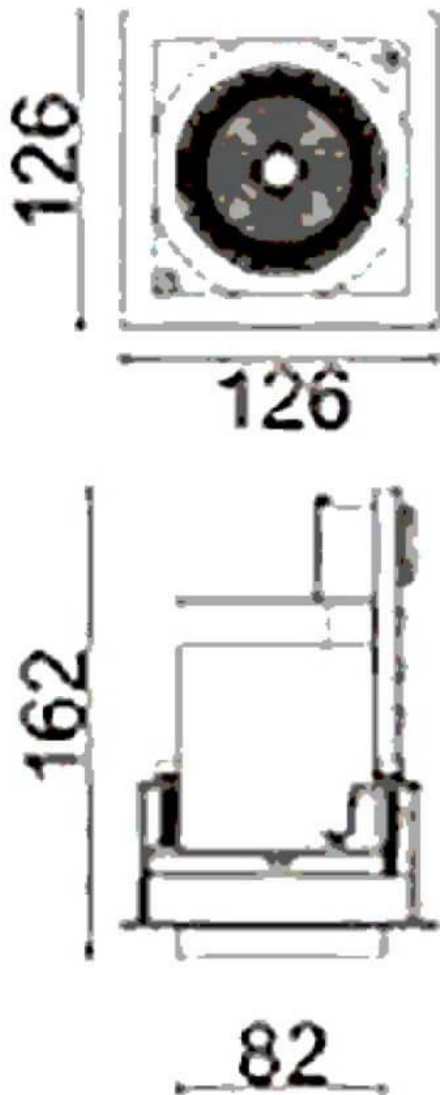

Scheme

D-TUBE

Lavov Downlights from the family D-TUBE ,power 30 W and CRI 80 with an optic 12 degrees made in Die Cast Aluminum finished in White with a real lumen output of 2430lm and an efficiency of 81lm/W. DALI driver.

Item code	86.D010.2313.01
Product type	Indoor
Category	Downlights
Family	D-TUBE
Subfamily	D-TUBE
Pictograms	

Product	
Real power (W)	30
Real luminous flux (Lm)	2430
Luminous efficiency (Lm/W)	81
Beam angle (°)	12
Life time (h)	50000 h L80B10
IP	20
Electrical class insulation	Clas II
Colour	White
Control gear included	Yes
Control gear	DALI
Flicker Free	Yes
Light source	LED
Type of LED	COB
Colour temperature (K)	3000
Colour consistency (SDCM)	SDCM<3
CRI	80