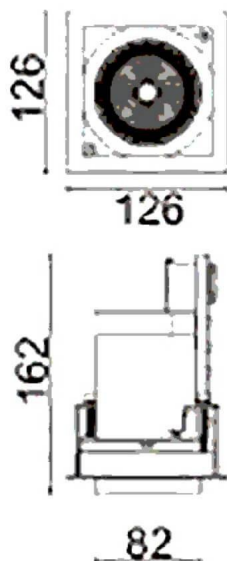

D-TUBE

Lavov Downlights from the family D-TUBE ,power 30 W and CRI 80 with an optic 12 degrees made in Die Cast Aluminum finished in Black with a real lumen output of 2430lm and an efficiency of 81lm/W. DALI driver.

Item code	86.D010.2313.02
Product type	Indoor
Category	Downlights
Family	D-TUBE
Subfamily	D-TUBE
Pictograms	

Scheme

Product	
Real power (W)	30
Real luminous flux (Lm)	2430
Luminous efficiency (Lm/W)	81
Beam angle (°)	12
Life time (h)	50000 h L80B10
IP	20
Electrical class insulation	Clas II
Colour	Black
Control gear included	Yes
Control gear	DALI
Flicker Free	Yes
Light source	LED
Type of LED	COB
Colour temperature (K)	3000
Colour consistency (SDCM)	SDCM<3
CRI	80