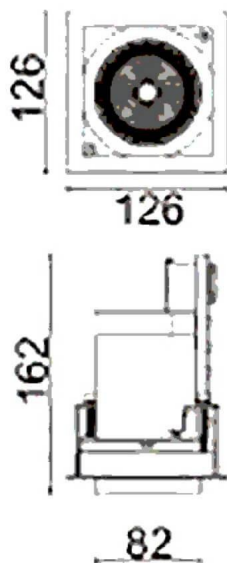

D-TUBE

Lavov Downlights from the family D-TUBE ,power 30 W and CRI 80 with an optic 24 degrees made in Die Cast Aluminum finished in White with a real lumen output of 2430lm and an efficiency of 81lm/W. ON/OFF driver.

Item code	86.D010.2321.01
Product type	Indoor
Category	Downlights
Family	D-TUBE
Subfamily	D-TUBE
Pictograms	

Scheme

Product	
Real power (W)	30
Real luminous flux (Lm)	2430
Luminous efficiency (Lm/W)	81
Beam angle (°)	24
Life time (h)	50000 h L80B10
IP	20
Electrical class insulation	Clas II
Colour	White
Control gear included	Yes
Control gear	ON/OFF
Flicker Free	Yes
Light source	LED
Type of LED	COB
Colour temperature (K)	3000
Colour consistency (SDCM)	SDCM<3
CRI	80