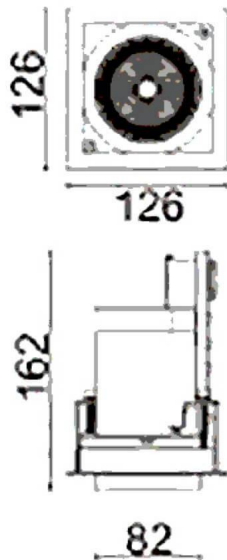

D-TUBE

Lavov Downlights from the family D-TUBE ,power 30 W and CRI 80 with an optic 24 degrees made in Die Cast Aluminum finished in Black with a real lumen output of 2430lm and an efficiency of 81lm/W. ON/OFF driver.

Item code	86.D010.2321.02
Product type	Indoor
Category	Downlights
Family	D-TUBE
Subfamily	D-TUBE
Pictograms	

Scheme

Product	
Real power (W)	30
Real luminous flux (Lm)	2430
Luminous efficiency (Lm/W)	81
Beam angle (°)	24
Life time (h)	50000 h L80B10
IP	20
Electrical class insulation	Clas II
Colour	Black
Control gear included	Yes
Control gear	ON/OFF
Flicker Free	Yes
Light source	LED
Type of LED	COB
Colour temperature (K)	3000
Colour consistency (SDCM)	SDCM<3
CRI	80