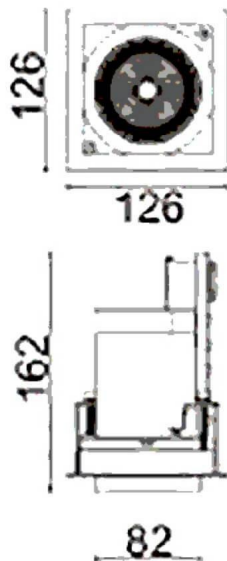

D-TUBE

Lavov Downlights from the family D-TUBE ,power 30 W and CRI 80 with an optic 24 degrees made in Die Cast Aluminum finished in Black with a real lumen output of 2430lm and an efficiency of 81lm/W. ON/OFF driver.

Item code	86.D010.2321.02
Product type	Indoor
Category	Downlights
Family	D-TUBE
Subfamily	D-TUBE
Pictograms	

Scheme

Product	
Real power (W)	30
Real luminous flux (Lm)	2430
Luminous efficiency (Lm/W)	81
Beam angle (°)	24
Life time (h)	50000 h L80B10
IP	20
Electrical class insulation	Clas II
Colour	Black
Control gear included	Yes
Control gear	ON/OFF
Flicker Free	Yes
Light source	LED
Type of LED	COB
Colour temperature (K)	3000
Colour consistency (SDCM)	SDCM<3
CRI	80