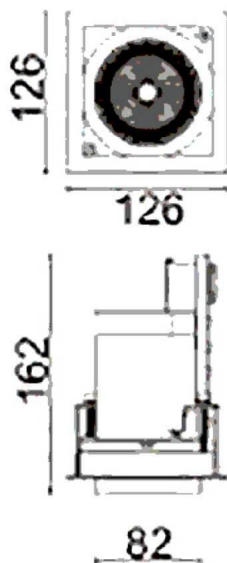

**D-TUBE**

Lavov Downlights from the family D-TUBE ,power 30 W and CRI 80 with an optic 24 degrees made in Die Cast Aluminum finished in White with a real lumen output of 2430lm and an efficiency of 81lm/W. DALI driver.

Item code	86.D010.2323.01
Product type	Indoor
Category	Downlights
Family	D-TUBE
Subfamily	D-TUBE
Pictograms	

Scheme

Product	
Real power (W)	30
Real luminous flux (Lm)	2430
Luminous efficiency (Lm/W)	81
Beam angle (°)	24
Life time (h)	50000 h L80B10
IP	20
Electrical class insulation	Clas II
Colour	White
Control gear included	Yes
Control gear	DALI
Flicker Free	Yes
Light source	LED
Type of LED	COB
Colour temperature (K)	3000
Colour consistency (SDCM)	SDCM<3
CRI	80