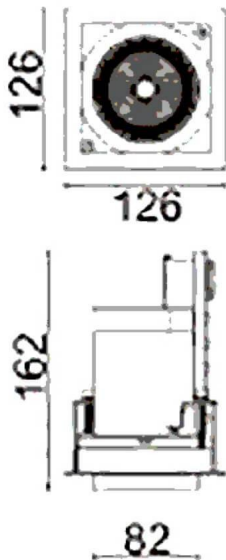

D-TUBE

Lavov Downlights from the family D-TUBE ,power 30 W and CRI 80 with an optic 24 degrees made in Die Cast Aluminum finished in White with a real lumen output of 2430lm and an efficiency of 81lm/W. DALI driver.

Item code	86.D010.2323.01
Product type	Indoor
Category	Downlights
Family	D-TUBE
Subfamily	D-TUBE
Pictograms	

Scheme

Product	
Real power (W)	30
Real luminous flux (Lm)	2430
Luminous efficiency (Lm/W)	81
Beam angle (°)	24
Life time (h)	50000 h L80B10
IP	20
Electrical class insulation	Clas II
Colour	White
Control gear included	Yes
Control gear	DALI
Flicker Free	Yes
Light source	LED
Type of LED	COB
Colour temperature (K)	3000
Colour consistency (SDCM)	SDCM<3
CRI	80